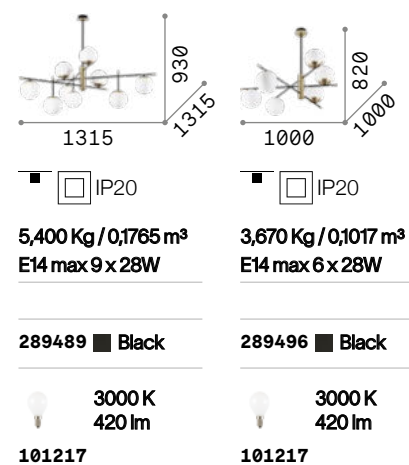

Gourmet

Matt varnished metal ceiling cap and frame. White blown acid-etched glass diffusers. Available finishes: black and satin brass.

Atlas ^{new}

Matt varnished metal frame with adjustable arms. Acid-etched white blown glass diffusers. Finishes: white, black, gold.