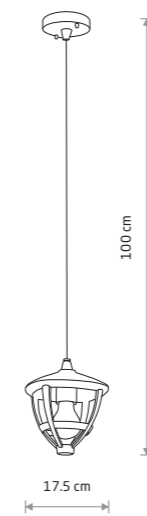

ANA 10499

**ANA**

■ painted aluminum, plastic PC

■ 10499

🔌 1xE27, max 10W only LED

IP44

ANA 10500

**ANA**

■ painted aluminum, plastic PC

■ 10500

🔌 1xE27, max 10W only LED

IP44

**ANA**

■ painted aluminum, plastic PC

■ 10501

🔌 1xE27, max 10W only LED

■ painted aluminum, plastic PC

■ 10495

🔌 1xE27, max 10W only LED

IP44

AMELIA 10496

**AMELIA**

■ painted aluminum, plastic PC

■ 10496

🔌 1xE27, max 10W only LED

IP44

**AMELIA**

■ painted aluminum, plastic PC

■ 10497

🔌 1xE27, max 10W only LED

IP44

**AMELIA**