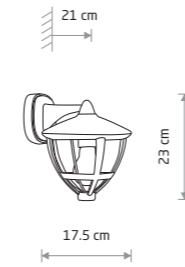

■ painted aluminum, plastic PC

■ 10500

🔌 1xE27, max 10W only LED

IP44

**ANA**

■ painted aluminum, plastic PC

■ 10501

🔌 1xE27, max 10W only LED

IP44

**ANA**

■ painted aluminum, plastic PC

■ 10502

🔌 1xE27, max 10W only LED

IP44

AMELIA 10495

**AMELIA**

■ painted aluminum, plastic PC

■ 10495

🔌 1xE27, max 10W only LED

IP44

AMELIA 10496

**AMELIA**

■ painted aluminum, plastic PC

■ 10496