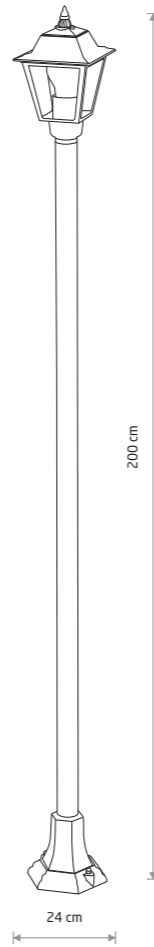

ANA 10499

**ANA**

■ painted aluminum, plastic PC

■ 10499

🔌 1xE27, max 10W only LED

IP44

ANA 10500

**ANA**

■ painted aluminum, plastic PC

■ 10500

🔌 1xE27, max 10W only LED

IP44

**ANA**

■ painted aluminum, plastic PC

■ 10501

🔌 1xE27, max 10W only LED

IP44

**ANA**

■ painted aluminum, plastic PC

■ 10502

🔌 1xE27, max 10W only LED

IP44

AMELIA 10495

**AMELIA**

■ painted aluminum, plastic PC

■ 10495

🔌 1xE27, max 10W only LED

IP44

AMELIA 10496

**AMELIA**

■ painted aluminum, plastic PC

■ 10496