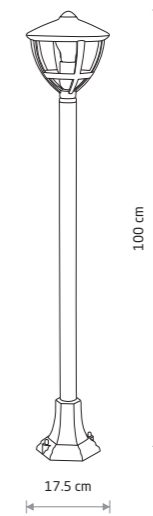

ANA 10499

**ANA**

■ painted aluminum, plastic PC

■ 10499

🔌 1xE27, max 10W only LED

IP44

ANA 10500

**ANA**

■ painted aluminum, plastic PC

■ 10500

🔌 1xE27, max 10W only LED

IP44

**ANA**

■ painted aluminum, plastic PC

■ 10501

🔌 1xE27, max 10W only LED

■ painted aluminum, plastic PC

■ 10495

🔌 1xE27, max 10W only LED

IP44

AMELIA 10496

**AMELIA**

■ painted aluminum, plastic PC

■ 10496

🔌 1xE27, max 10W only LED

IP44

**AMELIA**

■ painted aluminum, plastic PC

■ 10497

🔌 1xE27, max 10W only LED

IP44

**AMELIA**