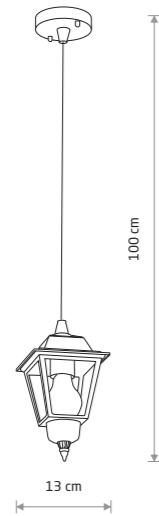

ANA 10499

**ANA**

■ painted aluminum, plastic PC

■ 10499

🔌 1xE27, max 10W only LED

IP44

ANA 10500

**ANA**

■ painted aluminum, plastic PC

■ 10500

🔌 1xE27, max 10W only LED

IP44

**ANA**

■ painted aluminum, plastic PC

■ 10501

🔌 1xE27, max 10W only LED

IP44

**ANA**

■ painted aluminum, plastic PC

■ 10502

🔌 1xE27, max 10W only LED

IP44

AMELIA 10495

**AMELIA**

■ painted aluminum, plastic PC

■ 10498

🔌 1xE27, max 10W only LED

IP44