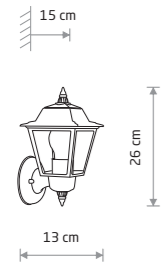

ANA 10499

**ANA**

■ painted aluminum, plastic PC

■ 10499

🔌 1xE27, max 10W only LED

IP44

ANA 10500

**ANA**

■ painted aluminum, plastic PC

■ 10500

🔌 1xE27, max 10W only LED

IP44

**ANA**

■ painted aluminum, plastic PC

■ 10501

🔌 1xE27, max 10W only LED

■ painted aluminum, plastic PC

■ 10495

🔌 1xE27, max 10W only LED

IP44

AMELIA 10496

**AMELIA**

■ painted aluminum, plastic PC

■ 10496

🔌 1xE27, max 10W only LED

IP44

**AMELIA**

■ painted aluminum, plastic PC

■ 10497

🔌 1xE27, max 10W only LED

IP44

**AMELIA**