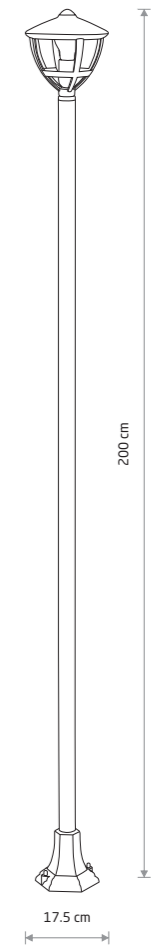

ANA 10499

**ANA**

■ painted aluminum, plastic PC

■ 10499

🔌 1xE27, max 10W only LED

IP44

ANA 10500

**ANA**

■ painted aluminum, plastic PC

■ 10500

🔌 1xE27, max 10W only LED

IP44

**ANA**

■ painted aluminum, plastic PC

■ 10501

🔌 1xE27, max 10W only LED

■ painted aluminum, plastic PC

■ 10495

🔌 1xE27, max 10W only LED

IP44

AMELIA 10496

**AMELIA**

■ painted aluminum, plastic PC

■ 10496

🔌 1xE27, max 10W only LED

IP44

**AMELIA**

■ painted aluminum, plastic PC

■ 10497

🔌 1xE27, max 10W only LED

IP44

**AMELIA**