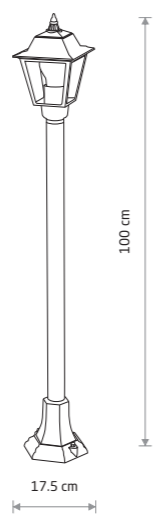

ANA 10499

**ANA**

■ painted aluminum, plastic PC

■ 10499

🔌 1xE27, max 10W only LED

IP44

ANA 10500

**ANA**

■ painted aluminum, plastic PC

■ 10500

🔌 1xE27, max 10W only LED

IP44

**ANA**

■ painted aluminum, plastic PC

■ 10501

🔌 1xE27, max 10W only LED

IP44

**ANA**

■ painted aluminum, plastic PC

■ 10502

🔌 1xE27, max 10W only LED

IP44

AMELIA 10495

**AMELIA**