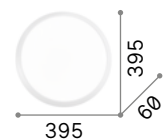

Gemma

Plastic base with different finishes.
Matt white polycarbonate diffuser.
Quick fastening system.

LED LED source 3000 K, 20.000 h life.

252612

252629

0,760 Kg / 0,0275 m³
LED 24W / 2880 lm

252612 White
252629 Black

0,430 Kg / 0,0164 m³
LED 12W / 1440 lm

252599 White
252605 Black

Aura

Matt plastic body and diffuser.
Lighting fitting suitable for both
surface or recessed installation.
Available finishes: white or black.

LED LED source 3000/4000 K, 30.000 h life.

0,350 Kg / 0,0018 m³
LED 20W / 2050/2100 lm

290799 White 3000K
306346 White 4000K
290775 Black 3000K
306360 Black 4000K

0,400 Kg / 0,0018 m³
LED 20W / 2200/2250 lm