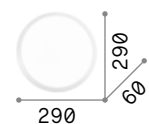

Gemma

Plastic base with different finishes.
Matt white polycarbonate diffuser.
Quick fastening system.

LED LED source 3000 K, 20.000 h life.

252612

252629

0,760 Kg / 0,0275 m³
LED 24W / 2880 lm

252612 White
252629 Black