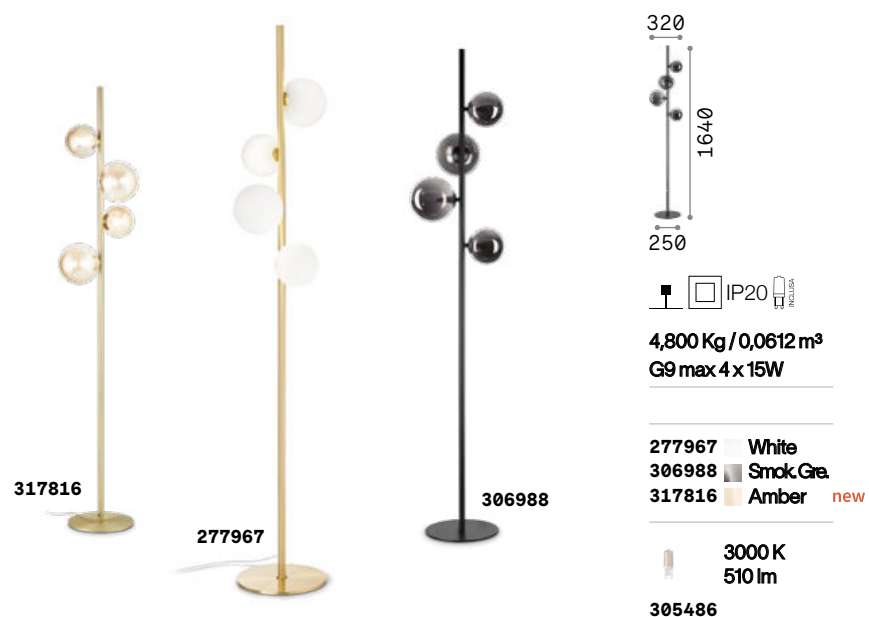

## Perlage new

Metal frame. Blown glass diffusers. Finishes: Matt black with amber or smoky Pyrex glasses or satin brass with etched white glasses.

**LED** Bulbs LED G9 4W 3000 K included. Cod. **209043**

**ON OFF** Lamp with integrated switch.

**P. 100** **P. 334** **P. 435** **P. 495**

## Equinoxe

Metal frame and electrified arms with chrome or antiqued brass finish. Transparent blown glass diffusers.

**LED** Bulbs LED G4 2W 3000 K included. Cod. **222257**

**ON OFF** Lamp with integrated switch.