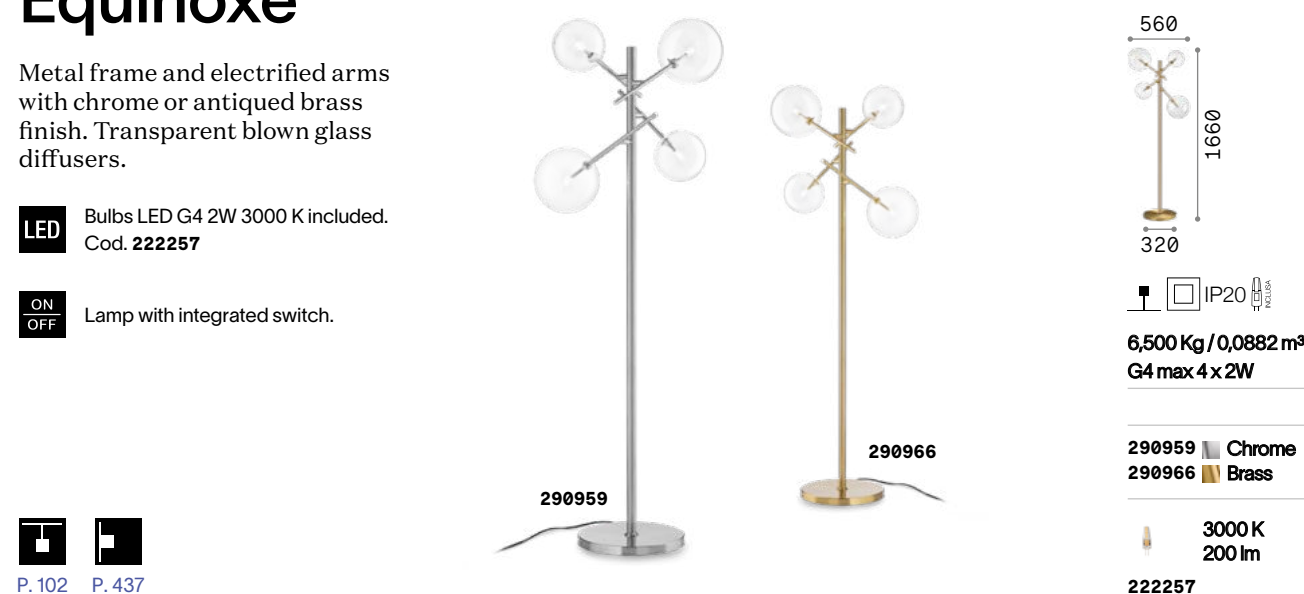

## Perlage new

Metal frame. Blown glass diffusers. Finishes: Matt black with amber or smoky Pyrex glasses or satin brass with etched white glasses.

**LED** Bulbs LED G9 4W 3000 K included. Cod. **209043**

**ON OFF** Lamp with integrated switch.

**P. 100** **P. 334** **P. 435** **P. 495**

## Equinoxe

Metal frame and electrified arms with chrome or antiqued brass finish. Transparent blown glass diffusers.

**LED** Bulbs LED G4 2W 3000 K included. Cod. **222257**

**ON OFF** Lamp with integrated switch.