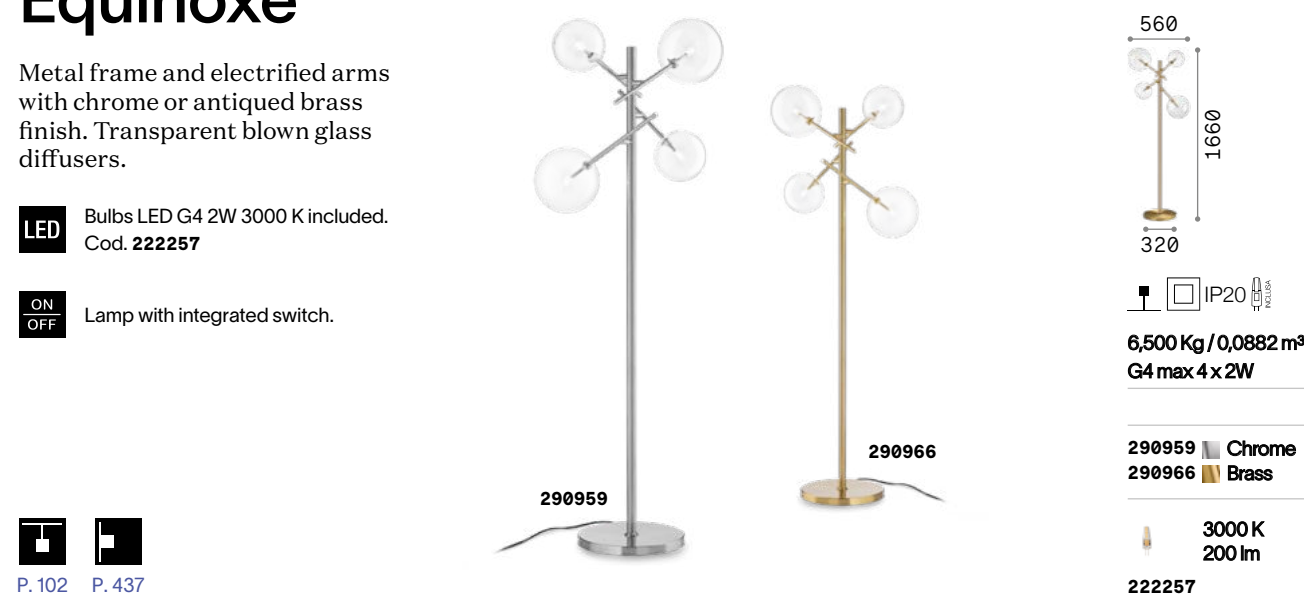

Perlage new

Metal frame. Blown glass diffusers. Finishes: Matt black with amber or smoky Pyrex glasses or satin brass with etched white glasses.

LED Bulbs LED G9 4W 3000 K included. Cod. **209043**

ON OFF Lamp with integrated switch.

P. 100 P. 334 P. 435 P. 495

Equinoxe

Metal frame and electrified arms with chrome or antiqued brass finish. Transparent blown glass diffusers.

LED Bulbs LED G4 2W 3000 K included. Cod. **222257**

ON OFF Lamp with integrated switch.