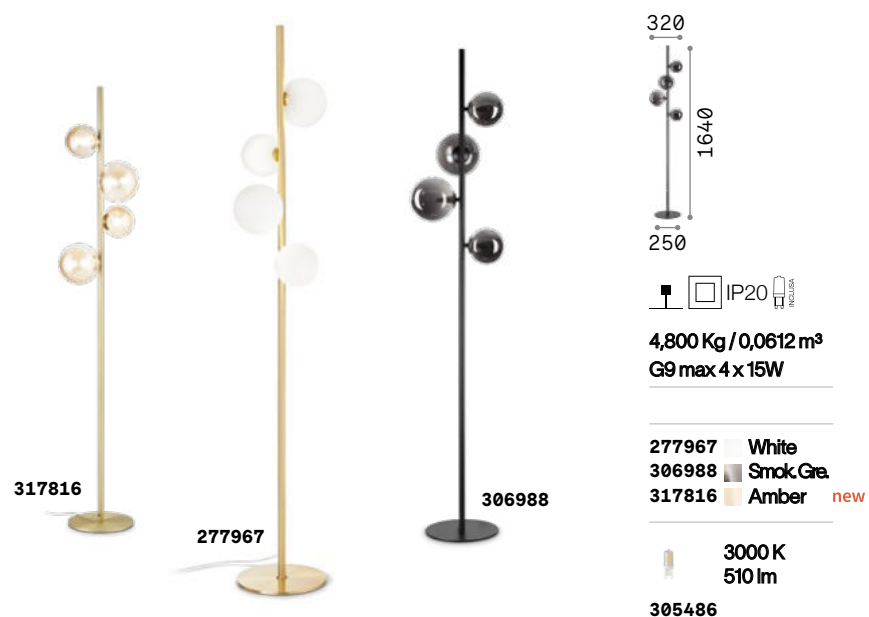

Perlage new

Metal frame. Blown glass diffusers. Finishes: Matt black with amber or smoky Pyrex glasses or satin brass with etched white glasses.

LED Bulbs LED G9 4W 3000 K included. Cod. **209043**

ON OFF Lamp with integrated switch.

P. 100 P. 334 P. 435 P. 495

Equinoxe

Metal frame and electrified arms with chrome or antiqued brass finish. Transparent blown glass diffusers.

LED Bulbs LED G4 2W 3000 K included. Cod. **222257**

ON OFF Lamp with integrated switch.