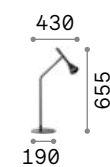

Easy ^{new}

Matt varnished or plated metal frame. Adjustable diffuser with satin acrylic optic. PVC cable with switch and driver integrated on the plug. Finishes: white, black, brushed brass.

LED LED source 3000 K, 50.000 h life.

Hand Lamp with touch dimmer.

P. 122 P. 539

291093

283333

291109

IP20

1,700 Kg / 0,0637 m³
LED 6,5W / 500 lm

291093 Nickel
283333 Black
291109 Brass