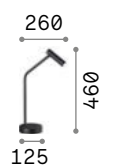

Easy ^{new}

Matt varnished or plated metal frame. Adjustable diffuser with satin acrylic optic. PVC cable with switch and driver integrated on the plug. Finishes: white, black, brushed brass.

LED LED source 3000 K, 50.000 h life.

ON OFF Lamp with integrated switch.

295510

295534

295541

IP20

1,200 Kg / 0,0193 m³
LED 3,5W / 230 lm

295510 White new
295534 Black new
295541 Brass new

P. 539

Hand Lamp with touch dimmer.

P. 122 P. 539

291093

283333

291109

IP20

1,700 Kg / 0,0637 m³
LED 6,5W / 500 lm

291093 Nickel
283333 Black
291109 Brass