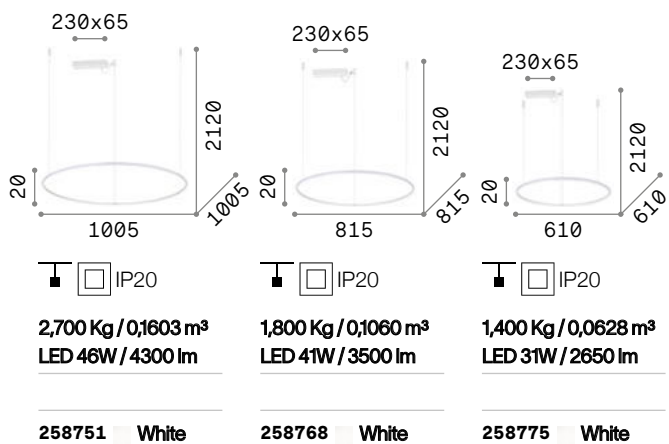

Oracle

White or black powder painted aluminum ceiling rose and body. Opal color plastic diffuser. Integrated LED source.

LED LED source 3000 K, 30.000 h life.

Hulahoop

Powder coated metal ceiling rose and frame in white finish. Opal rubber diffuser. Steel cables with ceiling supports. Clear PVC electrical cable.

LED LED source 3000 K, 17.500 h life.

Circus

Powder coated metal ceiling rose and frame with black finish. Opal polycarbonate external diffuser. PVC electrical cable.

LED LED source 3000 K, 20.000 h life.