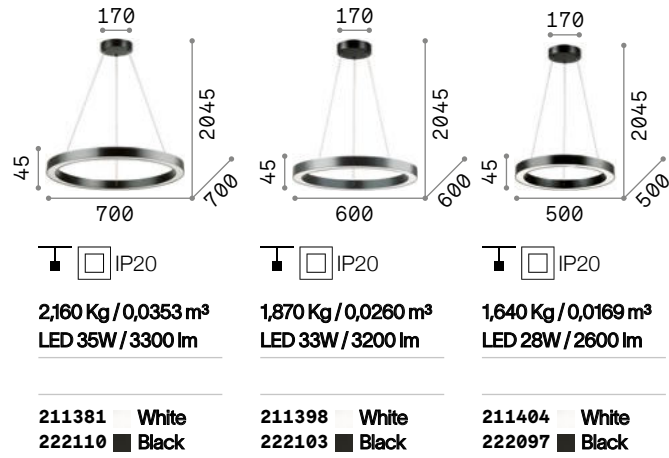

Oracle

White or black powder painted aluminum ceiling rose and body. Opal color plastic diffuser. Integrated LED source.

LED LED source 3000 K, 30.000 h life.

Hulahoop

Powder coated metal ceiling rose and frame in white finish. Opal rubber diffuser. Steel cables with ceiling supports. Clear PVC electrical cable.

LED LED source 3000 K, 17.500 h life.

Circus

Powder coated metal ceiling rose and frame with black finish. Opal polycarbonate external diffuser. PVC electrical cable.

LED LED source 3000 K, 20.000 h life.