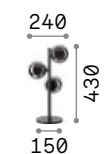

**ON OFF** Lamp with integrated switch.

P. 099 P. 337 P. 433 P. 522

0,900 Kg / 0,0163 m<sup>3</sup>  
G9 max 1x 15W

273679 ■ Black

305486

## Perlage <sup>new</sup>

Metal frame. Blown glass diffusers. Finishes: Matt black with amber or smoky Pyrex glasses or satin brass with etched white glasses.

**LED** Bulbs LED G9 4W 3000 K included. Cod. **209043**

**ON OFF** Lamp with integrated switch.

P. 100 P. 334 P. 435 P. 524

2,000 Kg / 0,0227 m<sup>3</sup>  
G9 max 3x 15W

292472 ■ White  
292465 ■ Smok. Gra.  
322759 ■ Amber <sup>new</sup>

305486

0,600 Kg / 0,0062 m<sup>3</sup>  
G9 max 1x 15W