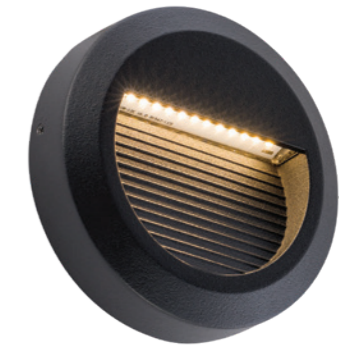

BAY LED 8165

BAY LED 8164

BAY LED 8165

BAY LED
painted aluminum, plastic PC

■ 8164

BAY LED
painted aluminum, plastic PC

■ 8165

Item No.	Power	Colour temp.	Luminous flux	Beam angle	Colour Rendering Index (CRI)	Input	Safety type	Power factor	Ingress protection	Lifetime
8164	3W LED	3000K	200 lm	70°	≥80	~220-230 V, 50/60 Hz	⊕	>0.5	IP65	10000h
8165	5W LED	3000K	360 lm	70°	≥80	~220-230 V, 50/60 Hz	⊕	>0.5	IP65	10000h

■ BLACK

SIDEWALK SQUARE LED
8148

SIDEWALK SQUARE LED
painted aluminum, plastic PC

■ 8148

SIDEWALK ROUND LED
8147

SIDEWALK ROUND LED
painted aluminum, plastic PC

■ 8147

Item No.	Power	Colour temp.	Luminous flux	Beam angle	Colour Rendering Index (CRI)	Input	Safety type	Power factor	Ingress protection	Lifetime
8147	3W LED	3000K	100 lm	120°	≥80	~220-230 V, 50/60 Hz	⊕	>0.5	IP54	20000h
8148	3W LED	3000K	100 lm	120°	≥80	~220-230 V, 50/60 Hz	⊕	>0.5	IP54	20000h

■ BLACK