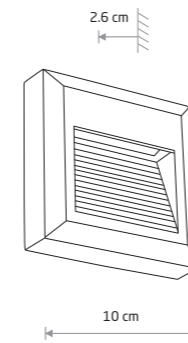

BAY LED 8165

BAY LED 8164

BAY LED 8165

BAY LED
painted aluminum, plastic PC

■ 8164

BAY LED
painted aluminum, plastic PC

■ 8165

Item No.	Power	Colour temp.	Luminous flux	Beam angle	Colour Rendering Index (CRI)	Input	Safety type	Power factor	Ingress protection	Lifetime
8164	3W LED	3000K	200 lm	70°	≥80	~220-230 V, 50/60 Hz	⊕	>0.5	IP65	10000h
8165	5W LED	3000K	360 lm	70°	≥80	~220-230 V, 50/60 Hz	⊕	>0.5	IP65	10000h

■ BLACK

SIDEWALK SQUARE LED
8148

SIDEWALK SQUARE LED
painted aluminum, plastic PC

■ 8148

SIDEWALK ROUND LED
8147

SIDEWALK ROUND LED
painted aluminum, plastic PC

■ 8147

Item No.	Power	Colour temp.	Luminous flux	Beam angle	Colour Rendering Index (CRI)	Input	Safety type	Power factor	Ingress protection	Lifetime
8147	3W LED	3000K	100 lm	120°	≥80	~220-230 V, 50/60 Hz	⊕	>0.5	IP54	20000h
8148	3W LED	3000K	100 lm	120°	≥80	~220-230 V, 50/60 Hz	⊕	>0.5	IP54	20000h