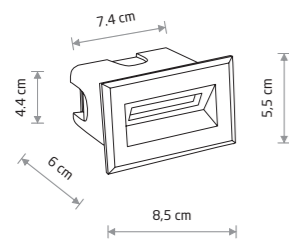

BAY LED 8165

BAY LED 8164

BAY LED 8165

BAY LED
painted aluminum, plastic PC

■ 8164

BAY LED
painted aluminum, plastic PC

■ 8165

Item No.	Power	Colour temp.	Luminous flux	Beam angle	Colour Rendering Index (CRI)	Input	Safety type	Power factor	Ingress protection	Lifetime
8164	3W LED	3000K	200 lm	70°	≥80	~220-230 V, 50/60 Hz	⊕	>0.5	IP65	10000h
8165	5W LED	3000K	360 lm	70°	≥80	~220-230 V, 50/60 Hz	⊕	>0.5	IP65	10000h

■ BLACK

SIDEWALK SQUARE LED
8148

SIDEWALK SQUARE LED
painted aluminum, plastic PC

■ 8148

SIDEWALK ROUND LED
8147

SIDEWALK ROUND LED
painted aluminum, plastic PC

■ 8147

Item No.	Power	Colour temp.	Luminous flux	Beam angle	Colour Rendering Index (CRI)	Input	Safety type	Power factor	Ingress protection	Lifetime
8147	3W LED	3000K	100 lm	120°	≥80	~220-230 V, 50/60 Hz	⊕	>0.5	IP54	20000h
8148	3W LED	3000K	100 lm	120°	≥80	~220-230 V, 50/60 Hz	⊕	>0.5	IP54	20000h