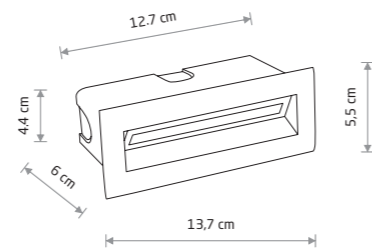

BAY LED 8165

BAY LED 8164

BAY LED 8165

BAY LED
painted aluminum, plastic PC

■ 8164

BAY LED
painted aluminum, plastic PC

■ 8165

Item No.	Power	Colour temp.	Luminous flux	Beam angle	Colour Rendering Index (CRI)	Input	Safety type	Power factor	Ingress protection	Lifetime
8164	3W LED	3000K	200 lm	70°	≥80	~220-230 V, 50/60 Hz	⊕	>0.5	IP65	10000h
8165	5W LED	3000K	360 lm	70°	≥80	~220-230 V, 50/60 Hz	⊕	>0.5	IP65	10000h

■ BLACK

SIDEWALK SQUARE LED
8148

SIDEWALK SQUARE LED
painted aluminum, plastic PC

■ 8148

SIDEWALK ROUND LED
8147

SIDEWALK ROUND LED
painted aluminum, plastic PC

■ 8147

Item No.	Power	Colour temp.	Luminous flux	Beam angle	Colour Rendering Index (CRI)	Input	Safety type	Power factor	Ingress protection	Lifetime
8147	3W LED	3000K	100 lm	120°	≥80	~220-230 V, 50/60 Hz	⊕	>0.5	IP54	20000h
8148	3W LED	3000K	100 lm	120°	≥80	~220-230 V, 50/60 Hz	⊕	>0.5	IP54	20000h