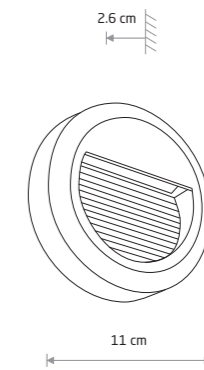

BAY LED 8165

BAY LED 8164

BAY LED 8165

BAY LED
painted aluminum, plastic PC

■ 8164

BAY LED
painted aluminum, plastic PC

■ 8165

Item No.	Power	Colour temp.	Luminous flux	Beam angle	Colour Rendering Index (CRI)	Input	Safety type	Power factor	Ingress protection	Lifetime
8164	3W LED	3000K	200 lm	70°	≥80	~220-230 V, 50/60 Hz	⊕	>0.5	IP65	10000h
8165	5W LED	3000K	360 lm	70°	≥80	~220-230 V, 50/60 Hz	⊕	>0.5	IP65	10000h

■ BLACK

SIDEWALK SQUARE LED
8148

SIDEWALK SQUARE LED
painted aluminum, plastic PC

■ 8148

SIDEWALK ROUND LED
8147

SIDEWALK ROUND LED
painted aluminum, plastic PC

■ 8147

Item No.	Power	Colour temp.	Luminous flux	Beam angle	Colour Rendering Index (CRI)	Input	Safety type	Power factor	Ingress protection	Lifetime
8147	3W LED	3000K	100 lm	120°	≥80	~220-230 V, 50/60 Hz	⊕	>0.5	IP54	20000h
8148	3W LED	3000K	100 lm	120°	≥80	~220-230 V, 50/60 Hz	⊕	>0.5	IP54	20000h