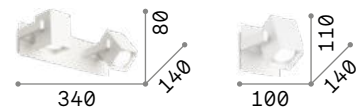

Mouse

Metal base, frame and diffuser finished with matt varnish and chrome details. Adjustable diffusers. Available finishes: white or black.

IP20
0,910 Kg / 0,0067 m³
GU10 max 2 x 50W

073545 White
156705 Black

3000 K
410 lm
108292

IP20
0,450 Kg / 0,0034 m³
GU10 max 1 x 50W

073521 White
073569 Black

3000 K
410 lm
108292

P. 324 P. 704

Spot

Metal base, frame and diffusers finished with matt varnish and chrome details. Adjustable diffusers. Available finishes: white or black.

IP20
0,610 Kg / 0,0060 m³
GU10 max 2 x 50W

156736 White
156743 Black

3000 K
410 lm
108292

IP20
0,410 Kg / 0,0037 m³
GU10 max 1 x 50W

156729 White
115481 Black

3000 K
410 lm
108292

P. 324 P. 704

Rudy ^{new}

White or black powder coated die-cast aluminium frame. Adjustable diffusers: they can be rotated and reclined.

LED Bulbs LED GU10 7W 3000 K included.
Cod. 123943

P. 326

0,570 Kg / 0,0046 m³
GU10 max 2 x 35W