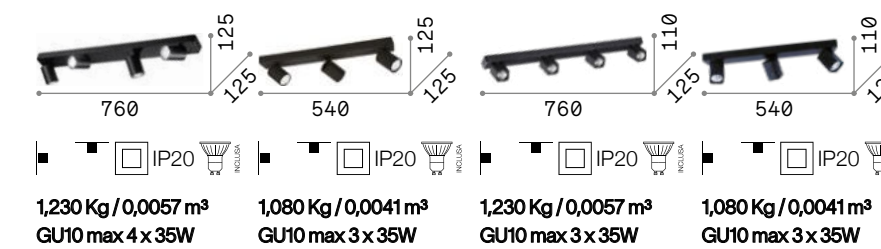

## Rudy new

White or black powder coated die-cast aluminium frame. Adjustable diffusers: they can be rotated and reclined.

**LED** Bulbs LED GU10 7W 3000 K included.  
Cod. **123943**

229089	White	229072	Black	294827	White	new 294810	White	new 321523	Black	new 321516	Black	new
	3000 K		3000 K		3000 K		3000 K		3000 K		3000 K	
	540 lm		540 lm		540 lm		540 lm		540 lm		540 lm	
123943		123943		123943		123943		123943		123943		