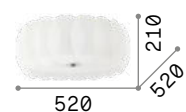

# Ovalino

Enamelled metal frame. Diffuser composed of curved acid-etched glass sheets.

IP20

7,700 Kg / 0,1448 m<sup>3</sup>  
E27 max 8 x 60W

094014 White

3000 K  
900 lm

123899

IP20

5,100 Kg / 0,1202 m<sup>3</sup>  
E27 max 5 x 60W

093963 White

3000 K  
900 lm

123899

P. 155 P. 394

# Cloud

Metal frame and decorative elements with matt varnish finish. Acrylic opal color diffusers. Indirect light emission. Color: white.

**LED** LED source 3000 K, 17.500 h life.

IP20

4,700 Kg / 0,0792 m<sup>3</sup>  
LED 46W / 4000 lm