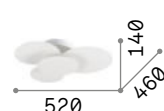

# Ovalino

Enamelled metal frame. Diffuser composed of curved acid-etched glass sheets.

IP20

7,700 Kg / 0,1448 m<sup>3</sup>  
E27 max 8 x 60W

094014 White

3000 K  
900 lm

123899

IP20

5,100 Kg / 0,1202 m<sup>3</sup>  
E27 max 5 x 60W

093963 White

3000 K  
900 lm

123899

P. 155 P. 394

# Cloud

Metal frame and decorative elements with matt varnish finish. Acrylic opal color diffusers. Indirect light emission. Color: white.

**LED** LED source 3000 K, 17.500 h life.

IP20

4,700 Kg / 0,0792 m<sup>3</sup>  
LED 46W / 4000 lm

285207 White

IP20

3,200 Kg / 0,0647 m<sup>3</sup>  
LED 33W / 2900 lm

263519 White