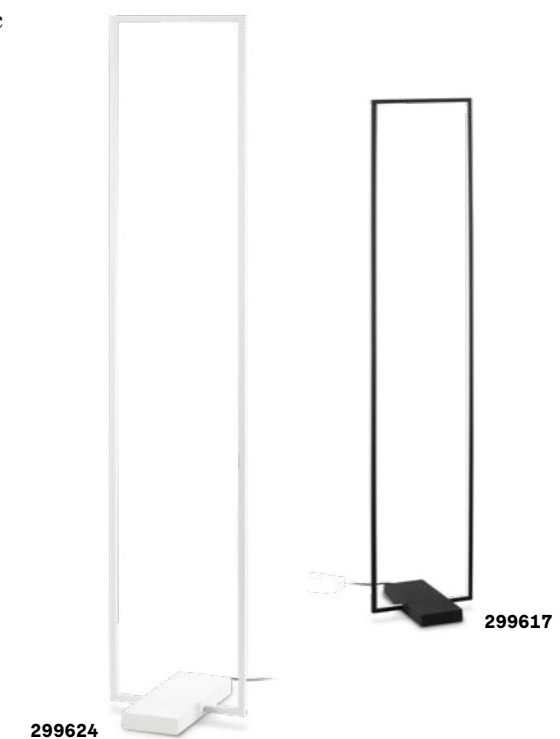

## Frame <sup>new</sup>

Matt white or black varnished metal base and frame. Opal colour plastic diffusers. Direct light emission.

**LED** LED source 3000 K, 30.000 h life.

**ON  
OFF** Lamp with integrated switch.

IP20

10,300 Kg / 0,0525 m<sup>3</sup>  
LED 30W / 3000 lm

299624 ■ White <sup>new</sup>  
299617 ■ Black <sup>new</sup>