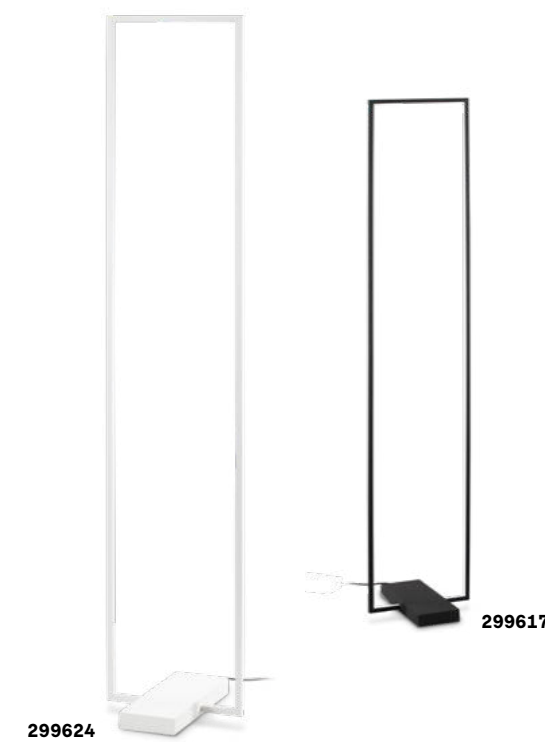

## Frame <sup>new</sup>

Matt white or black varnished metal base and frame. Opal colour plastic diffusers. Direct light emission.

**LED** LED source 3000 K, 30.000 h life.

**ON  
OFF** Lamp with integrated switch.

IP20

10,300 Kg / 0,0525 m<sup>3</sup>  
LED 30W / 3000 lm

299624 ■ White <sup>new</sup>  
299617 ■ Black <sup>new</sup>