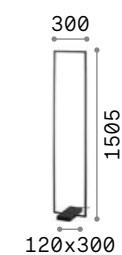

## Frame <sup>new</sup>

Matt white or black varnished metal base and frame. Opal colour plastic diffusers. Direct light emission.

**LED** LED source 3000 K, 30.000 h life.

**ON  
OFF** Lamp with integrated switch.

IP20

10,300 Kg / 0,0525 m<sup>3</sup>  
LED 30W / 3000 lm

299624 ■ White <sup>new</sup>  
299617 ■ Black <sup>new</sup>