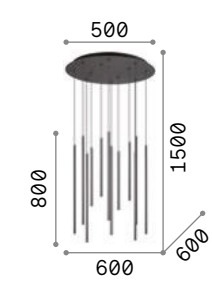

078

Filo new

Powder coated or plated metal base and bodies. Black PVC cables. Colors: white, black or satin brass. Models 300801, 300818 and 300825 available with 4 meters of cable.

LED Led source 3000 K, 20.000 h life.

SUSPENSIONS

IP20
8,600 Kg / 0,1232 m³
LED 25W / 3150 lm

- 263441 White
- 263434 Black
- 263663 Brass

IP20
0,830 Kg / 0,0105 m³
LED 4W / 160 lm

- 300818 White
- 300801 Black
- 300825 Brass

IP20
0,530 Kg / 0,0142 m³
LED 3,5W / 230 lm

- new 263687 White
- new 263670 Black
- new 263700 Brass

P. 404 P. 472 P. 530

079