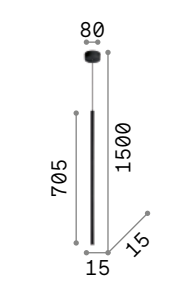

078

Filo new

Powder coated or plated metal base and bodies. Black PVC cables. Colors: white, black or satin brass. Models 300801, 300818 and 300825 available with 4 meters of cable.

LED Led source 3000 K, 20.000 h life.

SUSPENSIONS

IP20
8,600 Kg / 0,1232 m³
LED 25W / 3150 lm

- 263441 White
- 263434 Black
- 263663 Brass

IP20
0,830 Kg / 0,0105 m³
LED 4W / 160 lm

- 300818 White
- 300801 Black
- 300825 Brass

IP20
0,530 Kg / 0,0142 m³
LED 3,5W / 230 lm

- new 263687 White
- new 263670 Black
- new 263700 Brass

P. 404 P. 472 P. 530

079