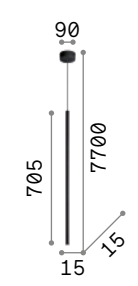

078

Filo new

Powder coated or plated metal base and bodies. Black PVC cables. Colors: white, black or satin brass. Models 300801, 300818 and 300825 available with 4 meters of cable.

LED Led source 3000 K, 20.000 h life.

SUSPENSIONS

IP20
8,600 Kg / 0,1232 m³
LED 25W / 3150 lm

- 263441 White
- 263434 Black
- 263663 Brass

IP20
0,830 Kg / 0,0105 m³
LED 4W / 160 lm

- 300818 White
- 300801 Black
- 300825 Brass

IP20
0,530 Kg / 0,0142 m³
LED 3,5W / 230 lm

- new 263687 White
- new 263670 Black
- new 263700 Brass

P. 404 P. 472 P. 530

079