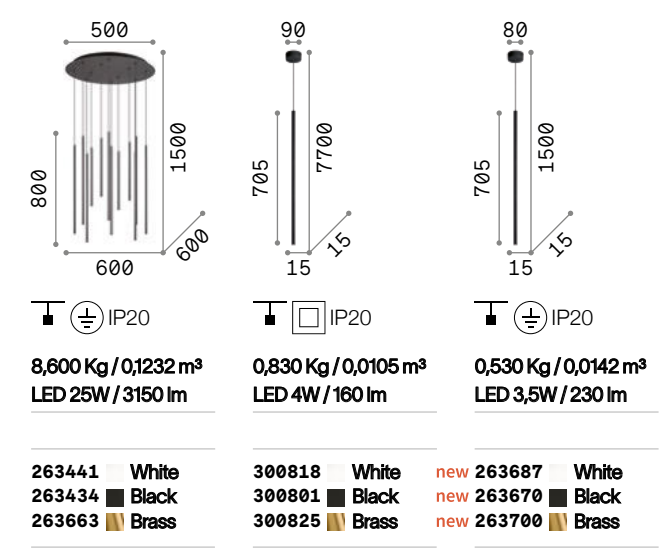

P. 404
P. 472
P. 530

079