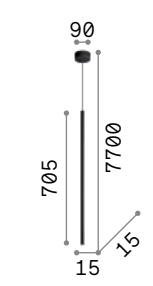

078

Filo new

Powder coated or plated metal base and bodies. Black PVC cables. Colors: white, black or satin brass. Models 300801, 300818 and 300825 available with 4 meters of cable.

LED Led source 3000 K, 20.000 h life.

263687

263670

263700

IP20
8,600 Kg / 0,1232 m³
LED 25W / 3150 lm

- 263441 White
- 263434 Black
- 263663 Brass

IP20
0,830 Kg / 0,0105 m³
LED 4W / 160 lm

- 300818 White
- 300801 Black
- 300825 Brass

IP20
0,530 Kg / 0,0142 m³
LED 3,5W / 230 lm