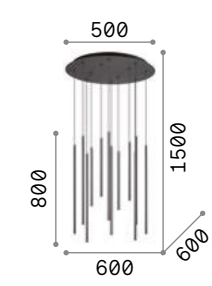

078

Filo new

Powder coated or plated metal base and bodies. Black PVC cables. Colors: white, black or satin brass. Models 300801, 300818 and 300825 available with 4 meters of cable.

LED Led source 3000 K, 20.000 h life.

263687

263670

263700

IP20
8,600 Kg / 0,1232 m³
LED 25W / 3150 lm

- 263441 White
- 263434 Black
- 263663 Brass

IP20
0,830 Kg / 0,0105 m³
LED 4W / 160 lm

- 300818 White
- 300801 Black
- 300825 Brass

IP20
0,530 Kg / 0,0142 m³
LED 3,5W / 230 lm