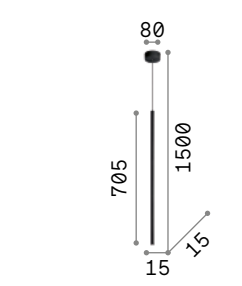

078

Filo new

Powder coated or plated metal base and bodies. Black PVC cables. Colors: white, black or satin brass. Models 300801, 300818 and 300825 available with 4 meters of cable.

LED Led source 3000 K, 20.000 h life.

263687

263670

263700

IP20
8,600 Kg / 0,1232 m³
LED 25W / 3150 lm

- 263441 White
- 263434 Black
- 263663 Brass

IP20
0,830 Kg / 0,0105 m³
LED 4W / 160 lm

- 300818 White
- 300801 Black
- 300825 Brass

IP20
0,530 Kg / 0,0142 m³
LED 3,5W / 230 lm