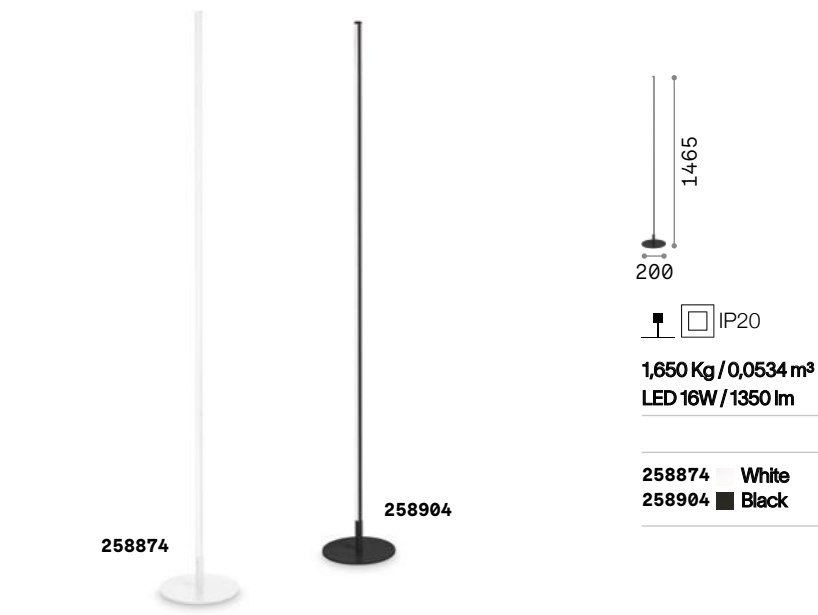

## Filo

Plated or powder-coated metal ceiling cap, body and floor base. Satin opal color PVC diffuser. Black PVC supporting cable. Powered from base by a black PVC cable with plug. Available finishes: white, black or brass.

**LED** LED source 3000 K, 20.000 h life.

**ON OFF** Lamp with integrated switch.

IP20

1,200 Kg / 0,0124 m<sup>3</sup>  
LED 15W / 1900 lm

301051 White  
301068 Black  
301075 Brass

P. 078 P. 404 P. 472

## Yoko

Matt varnished metal base and frame. Opal polycarbonate diffuser. PVC electrical cable with socket-power supply. Colors: white or black.

**LED** LED source 3000 K, 30.000 h life.

**ON OFF** Lamp with integrated switch.

P. 083 P. 473

IP20

1,650 Kg / 0,0534 m<sup>3</sup>  
LED 16W / 1350 lm

258874 White  
258904 Black