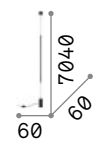

**LED** LED source 3000 K, 20.000 h life.

**ON OFF** Lamp with integrated switch.

IP20

1,200 Kg / 0,0124 m<sup>3</sup>  
LED 15W / 1900 lm

301051 White  
301068 Black  
301075 Brass

P. 078 P. 404 P. 472

P. 083 P. 473

IP20

1,650 Kg / 0,0534 m<sup>3</sup>  
LED 16W / 1350 lm

258874 White  
258904 Black