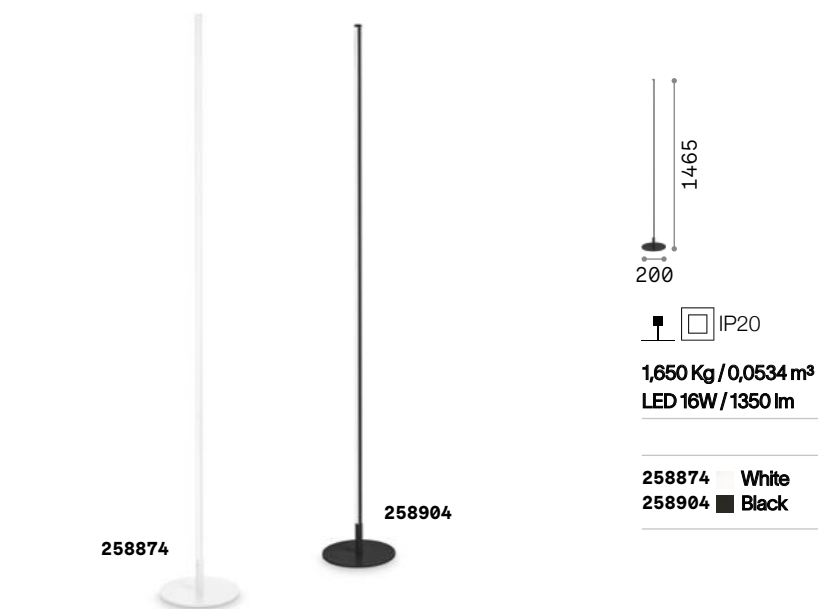

Filo

Plated or powder-coated metal ceiling cap, body and floor base. Satin opal color PVC diffuser. Black PVC supporting cable. Powered from base by a black PVC cable with plug. Available finishes: white, black or brass.

LED LED source 3000 K, 20.000 h life.

ON OFF Lamp with integrated switch.

IP20

1,200 Kg / 0,0124 m³
LED 15W / 1900 lm

301051 White
301068 Black
301075 Brass

P. 078 P. 404 P. 472

Yoko

Matt varnished metal base and frame. Opal polycarbonate diffuser. PVC electrical cable with socket-power supply. Colors: white or black.

LED LED source 3000 K, 30.000 h life.

ON OFF Lamp with integrated switch.

P. 083 P. 473

258874 White
258904 Black

1,650 Kg / 0,0534 m³
LED 16W / 1350 lm

IP20