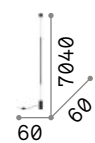

LED LED source 3000 K, 20.000 h life.

ON OFF Lamp with integrated switch.

IP20

1,200 Kg / 0,0124 m³
LED 15W / 1900 lm

301051 White
301068 Black
301075 Brass

P. 078 P. 404 P. 472

Yoko

Matt varnished metal base and frame. Opal polycarbonate diffuser. PVC electrical cable with socket-power supply. Colors: white or black.