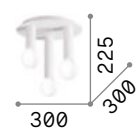

Petit new

Plated or matt varnished metal body. Fastening system without visible screws. Available finishes: white, brass and black.

LED Bulbs LED E27 8W Globo D95 3000 K included in models: **232966**, **232980** and **233031**. Cod. **101330**

232966 232980 233031

IP20

3,000 Kg / 0,0499 m³
E27 max 6x 42W

327983 White
327976 Black
301532 Brass

3000 K
950 lm
101330

IP20

1,570 Kg / 0,0294 m³
E27 max 3x 42W

new 327969 White
new 327952 Black
new 301525 Brass

3000 K
950 lm
101330

IP20

0,790 Kg / 0,0071 m³
E27 max 1x 42W

new 232966 White
new 232980 Black
new 233031 Brass

3000 K
950 lm
101330

Winery

Enamelled ceramic body with integrated bulb socket with shiny white or black enamel finish.