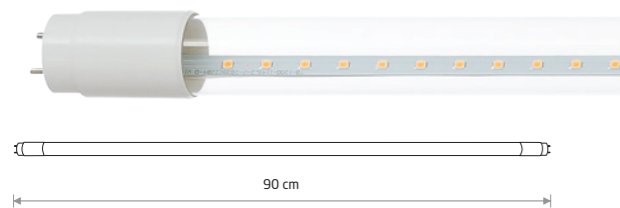

### TUBE LED T8, 11W

glass

7500

### TUBE LED T8, 16W

glass

7501

### TUBE LED T8, 22W

glass

7502

Item No.	Power	Colour temp.	Leds	Luminous flux	Beam angle	Colour Rendering Index (CRI 2)	Input	Power factor	Lifetime
7500	11W LED	3000K	SMD2835	1700 lm	120°	≥80	~220-230 V, 50/60 Hz	>0.5	30000h
7501	16W LED	3000K	SMD2835	2300 lm	120°	≥80	~220-230 V, 50/60 Hz	>0.5	30000h
7502	22W LED	3000K	SMD2835	3200 lm	120°	≥80	~220-230 V, 50/60 Hz	>0.5	30000h