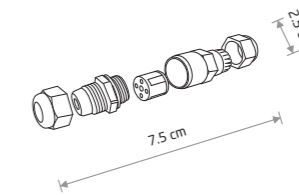

### TUBE LED T8, 22W

glass

7502

Item No.	Power	Colour temp.	Leds	Luminous flux	Beam angle	Colour Rendering Index (CRI 2)	Input	Power factor	Lifetime
7500	11W LED	3000K	SMD2835	1700 lm	120°	≥80	~220-230 V, 50/60 Hz	>0.5	30000h
7501	16W LED	3000K	SMD2835	2300 lm	120°	≥80	~220-230 V, 50/60 Hz	>0.5	30000h
7502	22W LED	3000K	SMD2835	3200 lm	120°	≥80	~220-230 V, 50/60 Hz	>0.5	30000h