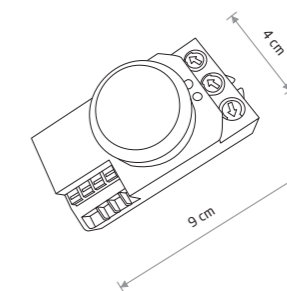

MICROWAVE SENSOR

plastic

8821