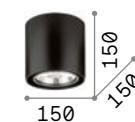

Kubiko new

Powder coated aluminum body.
Shiny opal polycarbonate diffuser.
Magnetic fastening system.
Finishes: white, black.

LED LED source 3000 K, 30.000 h life.

303321

303314

IP20

0,660 Kg / 0,0020 m³
LED 10W / 1100 lm

303321 White new
303314 Black new

Mood

Metal structure available with square or round section. Black inside and white or black colour outside. Adjustable inner diffuser.

LED Bulbs GU10 7W and GU10 10W 3000 K included.

140841

243924

IP20

1,210 Kg / 0,0061 m³
GU10 max 1x 50W

140872 White
243450 Black

3000 K
800 lm
189031

IP20

0,400 Kg / 0,0022 m³
GU10 max 1x 28W

140841 White
243924 Black

3000 K
540 lm
123943

IP20

1,420 Kg / 0,0068 m³
GU10 max 1x 50W

140933 White
243931 Black

3000 K
800 lm
189031

IP20

0,460 Kg / 0,0023 m³
GU10 max 1x 28W