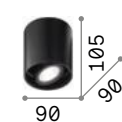

Kubiko new

Powder coated aluminum body.
Shiny opal polycarbonate diffuser.
Magnetic fastening system.
Finishes: white, black.

LED LED source 3000 K, 30.000 h life.

303321

303314

IP20

0,660 Kg / 0,0020 m³
LED 10W / 1100 lm

303321 White new
303314 Black new

Mood

Metal structure available with square or round section. Black inside and white or black colour outside. Adjustable inner diffuser.

LED Bulbs GU10 7W and GU10 10W 3000 K included.

140841

243924

IP20

1,210 Kg / 0,0061 m³
GU10 max 1x 50W

140872 White
243450 Black

3000 K
800 lm
189031

IP20

0,400 Kg / 0,0022 m³
GU10 max 1x 28W

140841 White
243924 Black

3000 K
540 lm
123943

IP20

1,420 Kg / 0,0068 m³
GU10 max 1x 50W

140933 White
243931 Black

3000 K
800 lm
189031

IP20

0,460 Kg / 0,0023 m³
GU10 max 1x 28W