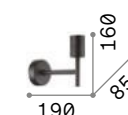

LED LED source 3000 K in model **259819**, **259826**, **259833** and **259857**, 20.000 h life.

ON OFF Lamp with integrated switch in models: **259819**, **259826**, **259833** and **259857**.

USB Lamp with integrated USB socket in models: **259819**, **259826**, **259833** and **259857**.

IP20

0,900 Kg / 0,0063 m³
E27 max 1x60W +
LED 3W / 200 lm

259819 White
259833 Nickel
259826 Black
259857 Brass

3000 K
900 lm
123899

IP20

0,370 Kg / 0,0032 m³
E27 max 1x60W

259765 White
259796 Nickel
259772 Black
259802 Brass