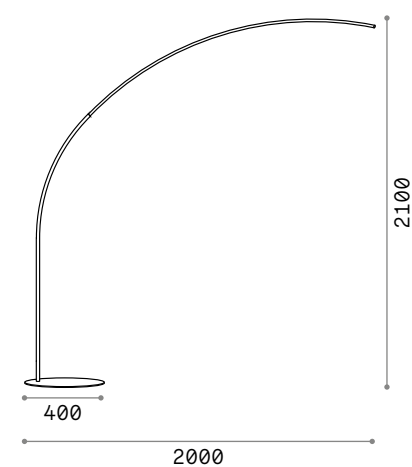

Comet ^{new}

Powder coated varnished metal base and body. Opal silicon diffuser. Touch switch integrated on the body. Pvc cable with driver and plug. Finishes: white, black.

LED LED source 3000 K, 20.000 h life.

 Lamp with dimmer.

 Lamp with touch dimmer.

ON OFF Lamp with integrated switch.

3,800 Kg / 0,0574 m³
LED 30W / 2850 lm

304649 White ^{new}
304168 Black ^{new}