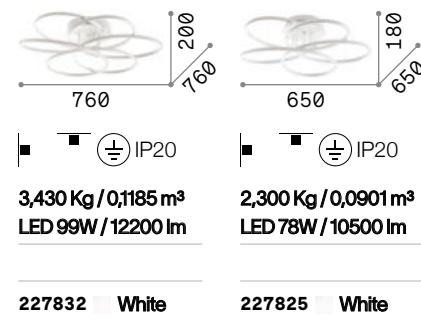

Karol

Matt white varnished metal body.
Opal colour plastic diffuser.

LED LED source 4000 K, 50.000 h life.

Oz

Plated or powder coated metal base and frame. Opal rubber diffuser. Available finishes: white, black or brushed brass. DALI/Push dimmable version available.

LED LED source 3000 K, 30.000 h life.

 P. 062
  P. 374
  P. 468