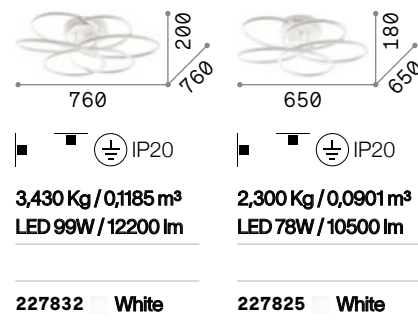

Karol

Matt white varnished metal body.
Opal colour plastic diffuser.

LED LED source 4000 K, 50.000 h life.

Oz

Plated or powder coated metal base and frame. Opal rubber diffuser. Available finishes: white, black or brushed brass. DALI/Push dimmable version available.

LED LED source 3000 K, 30.000 h life.

P. 062 P. 374 P. 468