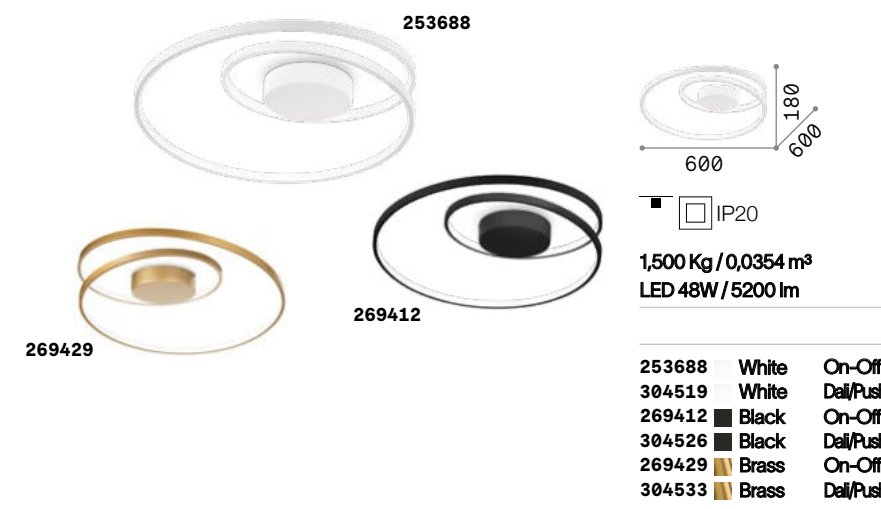

Karol

Matt white varnished metal body.
Opal colour plastic diffuser.

LED LED source 4000 K, 50.000 h life.

Oz

Plated or powder coated metal base and frame. Opal rubber diffuser. Available finishes: white, black or brushed brass. DALI/Push dimmable version available.

LED LED source 3000 K, 30.000 h life.

P. 062 P. 374 P. 468