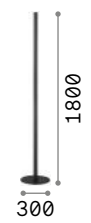

Look new

Powder coated metal base and aluminum body. Clear glass diffusers. PVC cable. Ground driver with dimmer. Finishes: white, black.

- LED** LED source 3000 K, 30.000 h life.
-  Lamp with dimmer.
-  Lamp with integrated switch.

 IP20 

5,080 Kg / 0,0809 m³
LED 24W / 2850 lm

304922 ■ White new
304915 ■ Black new

-  P. 074
-  P. 310
-  P. 393
-  P. 708