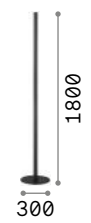

Look new

Powder coated metal base and aluminum body. Clear glass diffusers. PVC cable. Ground driver with dimmer. Finishes: white, black.

- LED** LED source 3000 K, 30.000 h life.
-  Lamp with dimmer.
-  Lamp with integrated switch.

 IP20 

5,080 Kg / 0,0809 m³
LED 24W / 2850 lm

304922 White new
304915 Black new

-  P. 074
-  P. 310
-  P. 393
-  P. 708