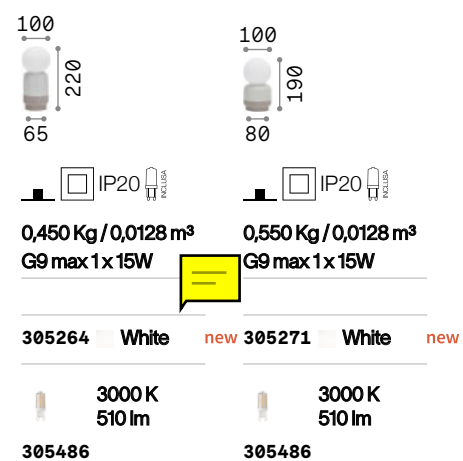

Cream new

Enameled ceramic body with low band with sand effect. White acid-etched blown glass diffuser. White PVC cable with switch and plug.

LED Bulbs LED G9 4W 3000 K included. Cod. **209043**

ON OFF Lamp with integrated switch.

Birillo

Table or floor lamp with chrome metal base and white blown and acid-etched or smoky grey glass diffuser.

ON OFF Lamp with integrated switch.