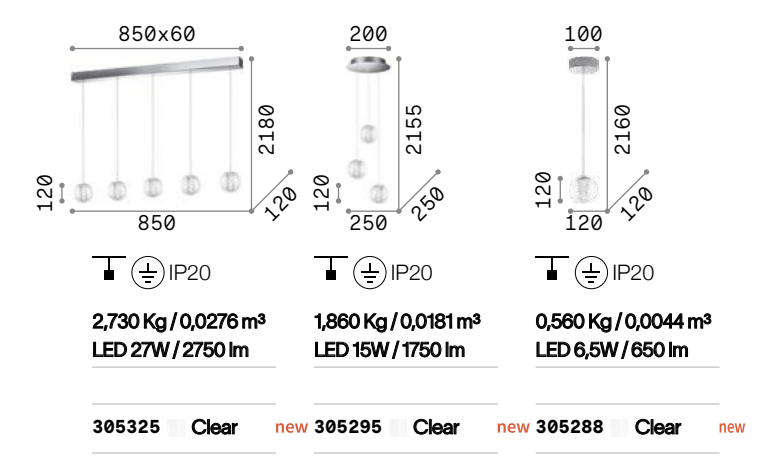

096

Diamond new

Chromed metal ceiling cap. Clear Teflon cable. Clear acrylic diffusers with cut crystal processing effect.

LED LED source 3000 K, 30.000 h life.

305325 Clear new 305295 Clear new 305288 Clear new