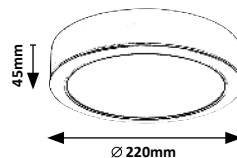

SLAVA

SHAUN

2692

2693

3054 (M) (A)

LED / 18W
(1170lm, 3000K) incl.
IP44 • 19902
black/white

5 998250 330549

2692 (P)