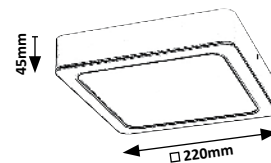

SLAVA

SHAUN

2692

2693

3054 (M) (A)

LED / 18W
(1170lm, 3000K) incl.
IP44 • 19902
black/white

5 998250 330549

2692 (P)