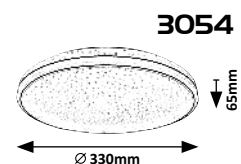

SLAVA

SHAUN

2692

2693

3054 (M) (A)

LED / 18W
(1170lm, 3000K) incl.
IP44 • 19902
black/white

5 998250 330549

2692 (P)