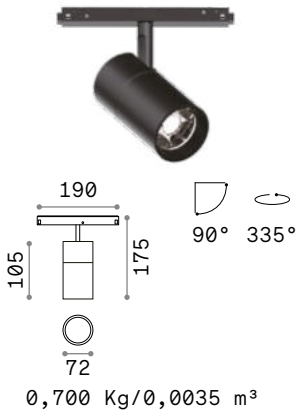

Ego Track Single

LED COB CITIZEN

Power	Beam	Control	Lumen	CCT	Finish	Code
19W	35°	On-Off	2200 lm	3000 K	White	307558
			2350 lm	4000 K	Black	305608
		1-10V	2200 lm	3000 K	White	307527
			2350 lm	4000 K	Black	307510
		DALI	2200 lm	3000 K	White	307541
			2350 lm	4000 K	Black	307534

new

new

LED COB CITIZEN

Power	Beam	Control	Lumen	CCT	Finish	Code
26W	35°	On-Off	3050 lm	3000 K	White	307602
			3150 lm	4000 K	Black	305615
		1-10V	3050 lm	3000 K	White	307572
			3150 lm	4000 K	Black	307565
		DALI	3050 lm	3000 K	White	307596
			3150 lm	4000 K	Black	307589