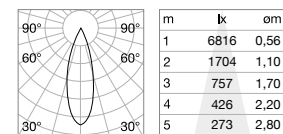

Light beam: ACCENT