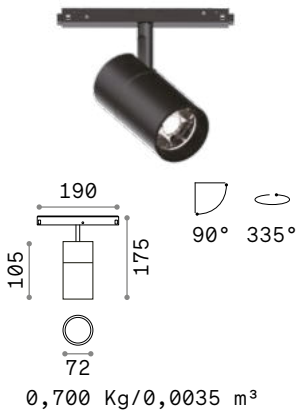

Ego Track Single

LED COB CITIZEN

Power	Beam	Control	Lumen	CCT	Finish	Code
19W	35°	On-Off	2200 lm	3000 K	White	307558
			2350 lm	4000 K	Black	305608
		1-10V	2200 lm	3000 K	White	307527
			2350 lm	4000 K	Black	307510
		DALI	2200 lm	3000 K	White	307541
			2350 lm	4000 K	Black	307534

new

new

LED COB CITIZEN

Power	Beam	Control	Lumen	CCT	Finish	Code
26W	35°	On-Off	3050 lm	3000 K	White	307602
			3150 lm	4000 K	Black	305615
		1-10V	3050 lm	3000 K	White	307572
			3150 lm	4000 K	Black	307565
		DALI	3050 lm	3000 K	White	307596
			3150 lm	4000 K	Black	307589