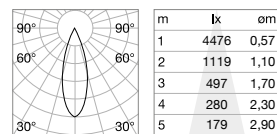

Light beam: ACCENT