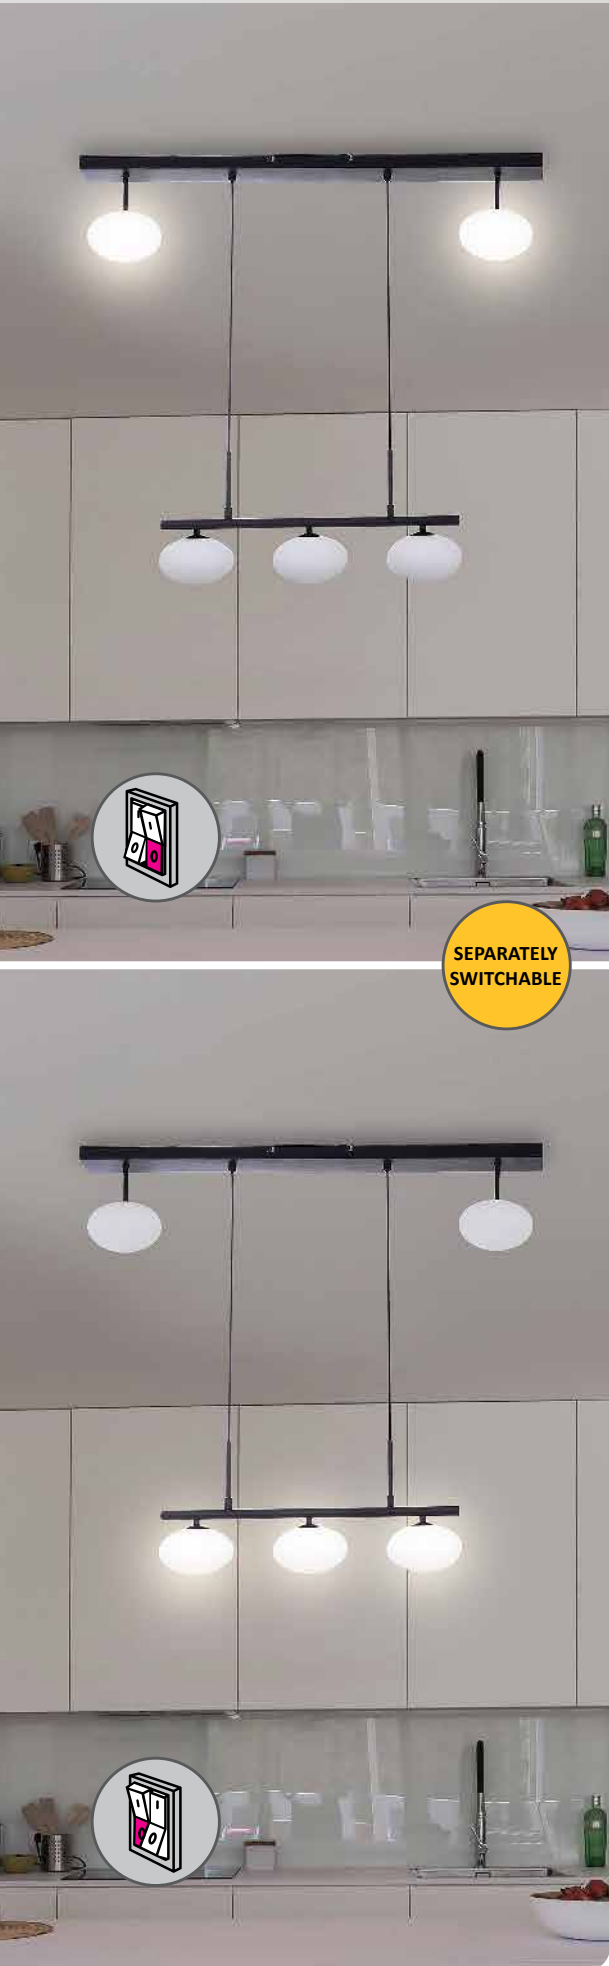

3060

SEPARATELY SWITCHABLE

CALISTA

3059

designed by rabalux

3060

SEPARATELY SWITCHABLE

3059 M G