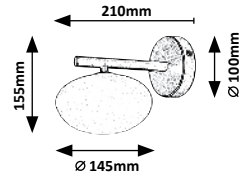

3060

SEPARATELY SWITCHABLE

CALISTA

3059

designed by rabalux

3060

SEPARATELY SWITCHABLE

3059 M G

☒ G9 / 1x max. 28W
IP20 • 19894
black/white

3060 M G

☒ G9 / 5x max. 28W
IP20 • 19894
black/white