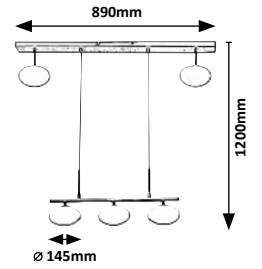

3060

SEPARATELY SWITCHABLE

CALISTA

3059

designed by rabalux

3060

SEPARATELY SWITCHABLE

3059 M G

☒ G9 / 1x max. 28W
IP20 • 19894
black/white

3060 M G

☒ G9 / 5x max. 28W
IP20 • 19894
black/white