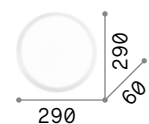

## Gemma

Plastic base with different finishes.  
Matt white polycarbonate diffuser.  
Quick fastening system.

**LED** LED source 3000 K, 20.000 h life.

252612

252629

0,760 Kg / 0,0275 m<sup>3</sup>  
LED 24W / 2880 lm

252612 White  
252629 Black

0,430 Kg / 0,0164 m<sup>3</sup>  
LED 12W / 1440 lm

252599 White  
252605 Black