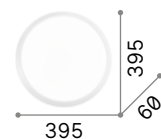

## Gemma

Plastic base with different finishes.  
Matt white polycarbonate diffuser.  
Quick fastening system.

**LED** LED source 3000 K, 20.000 h life.

252612

252629

0,760 Kg / 0,0275 m<sup>3</sup>  
LED 24W / 2880 lm

252612 White  
252629 Black

0,430 Kg / 0,0164 m<sup>3</sup>  
LED 12W / 1440 lm

252599 White  
252605 Black