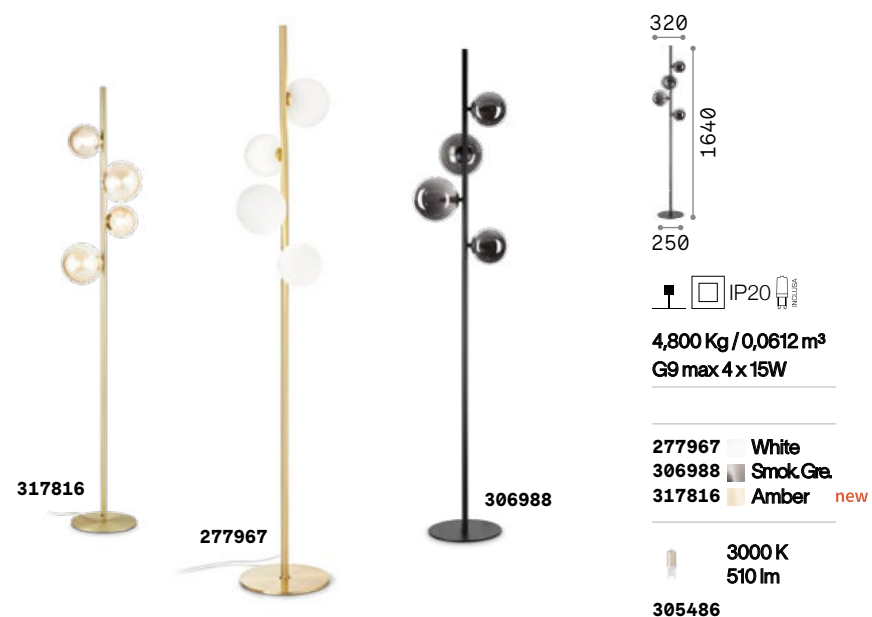

Perlage new

Metal frame. Blown glass diffusers. Finishes: Matt black with amber or smoky Pyrex glasses or satin brass with etched white glasses.

LED Bulbs LED G9 4W 3000 K included. Cod. **209043**

ON OFF Lamp with integrated switch.

P. 100 **P. 334** **P. 435** **P. 495**

Equinoxe

Metal frame and electrified arms with chrome or antiqued brass finish. Transparent blown glass diffusers.

LED Bulbs LED G4 2W 3000 K included. Cod. **222257**

ON OFF Lamp with integrated switch.

P. 102 **P. 437**