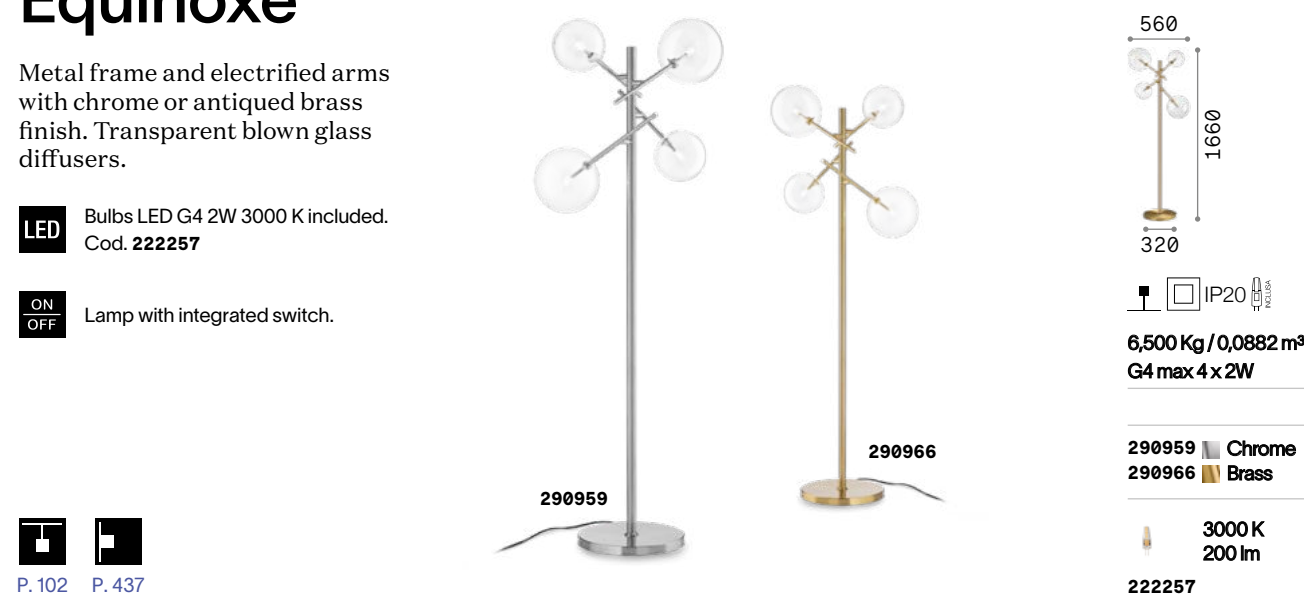

Equinoxe

Metal frame and electrified arms with chrome or antiqued brass finish. Transparent blown glass diffusers.

LED Bulbs LED G4 2W 3000 K included. Cod. **222257**

ON OFF Lamp with integrated switch.