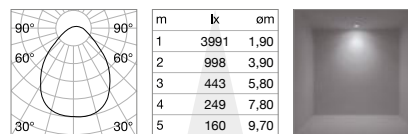

CRI≥80 65W 87° 9400lm 3000K