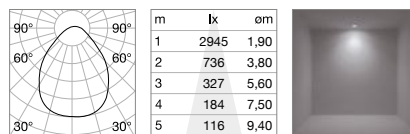

KIT PENDANT

Required	Finish	Code
No	White	254289
	Black	307244

CRI≥80 53W 87° 7500lm 3000K