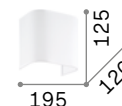

**ON OFF** Lamp with integrated switch.

**USB** Lamp with integrated USB socket.

IP20  
0,500 Kg / 0,0022 m<sup>3</sup>  
E27 max 1x60W +  
LED 3W / 200 lm

239521 White  
239545 Black

3000 K  
900 lm  
123899

0,140 Kg / 0,0180 m<sup>3</sup>

239576 White  
239613 Grey  
239590 Black  
239606 Canvas