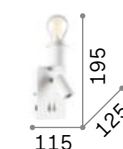

## Gea

White or black powder coated aluminum body. Adjustable diffuser with integrated led. PVC shade coated with fabric. USB socket. Independent switches.

239576

239613

239590

239606

**LED** LED source 3000 K, 20.000 h life.

**ON OFF** Lamp with integrated switch.

**USB** Lamp with integrated USB socket.

IP20  
0,500 Kg / 0,0022 m<sup>3</sup>  
E27 max 1x60W +  
LED 3W / 200 lm

239521 White  
239545 Black

3000 K  
900 lm  
123899