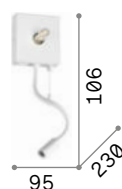

## Kid new

Powder coated metal base. PVC diffuser with fabric. USB socket. Two lights version with flexible coated with rubber and integrated switch. Base finishes: white, black. Shade colors: beige, white, black, dove grey.

IP20  
0,350 Kg / 0,0017 m<sup>3</sup>  
G9 max 1x28W +  
LED 3W / 160 lm

321578 White  
307466 Black

3000 K  
510 lm  
305486

IP20  
0,220 Kg / 0,0008 m<sup>3</sup>  
G9 max 1x28W

new 307459 White  
new 307442 Black

3000 K  
510 lm  
305486

0,070 Kg / 0,0017 m<sup>3</sup>

new 307480 White  
new 307503 Dove Grey  
307497 Black  
307473 Beige

**LED** LED source 3000 K in model 321578 and 307466, 50.000 h life.

**ON OFF** Lamp with integrated switch in models: 321578 and 307466.