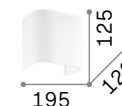

0,140 Kg / 0,0180 m³

239576 White
239613 Grey
239590 Black
239606 Canvas

LED LED source 3000 K, 20.000 h life.

ON OFF Lamp with integrated switch.

USB Lamp with integrated USB socket.