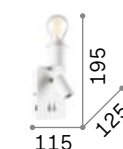

## Gea

White or black powder coated aluminum body. Adjustable diffuser with integrated led. PVC shade coated with fabric. USB socket. Independent switches.

239576

239613

239590

239606

IP20  
0,500 Kg / 0,0022 m<sup>3</sup>  
E27 max 1x60W + LED 3W / 200 lm