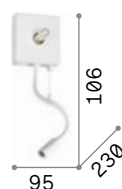

## Kid new

Powder coated metal base. PVC diffuser with fabric. USB socket. Two lights version with flexible coated with rubber and integrated switch. Base finishes: white, black. Shade colors: beige, white, black, dove grey.

IP20  
0,350 Kg / 0,0017 m<sup>3</sup>  
G9 max 1x28W + LED 3W / 160 lm

321578 White  
307466 Black

3000 K  
510 lm  
305486

IP20  
0,220 Kg / 0,0008 m<sup>3</sup>  
G9 max 1x28W

new 307459 White  
new 307442 Black

3000 K  
510 lm  
305486

0,070 Kg / 0,0017 m<sup>3</sup>

new 307480 White  
new 307503 Dove Grey  
307497 Black  
307473 Beige

**LED** LED source 3000 K in model 321578 and 307466, 50.000 h life.

**ON OFF** Lamp with integrated switch in models: 321578 and 307466.