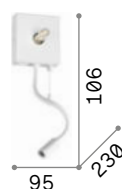

307480 307503 307497 307473

Kid new

Powder coated metal base. PVC diffuser with fabric. USB socket. Two lights version with flexible coated with rubber and integrated switch. Base finishes: white, black. Shade colors: beige, white, black, dove grey.

IP20
0,350 Kg / 0,0017 m³
G9 max 1x28W + LED 3W / 160 lm

321578 White
307466 Black

3000 K
510 lm
305486

IP20
0,220 Kg / 0,0008 m³
G9 max 1x28W

new 307459 White
new 307442 Black

3000 K
510 lm
305486

0,070 Kg / 0,0017 m³