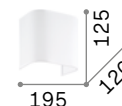

ON OFF Lamp with integrated switch.

USB Lamp with integrated USB socket.

IP20
0,500 Kg / 0,0022 m³
E27 max 1x60W + LED 3W / 200 lm

239521 White
239545 Black

3000 K
900 lm
123899

0,140 Kg / 0,0180 m³

239576 White
239613 Grey
239590 Black
239606 Canvas