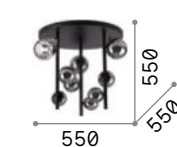

Perlage **new**

Metal frame with round section linear structure or squared section round structure. Blown glass diffusers. Finishes: Matt black with amber or smoky Pyrex glasses or satin brass with etched white glasses.

LED Bulbs LED G9 4W 3000 K included.
Cod. **209043**

328423

328416

328409

7,520 Kg / 0,1314 m³
G9 max 18 x 15W

2,780 Kg / 0,0605 m³
G9 max 10 x 15W

3,870 Kg / 0,0622 m³
G9 max 9 x 15W

1,550 Kg / 0,0385 m³
G9 max 6 x 15W

328393	White	new	327815	White	new	328423	White	new	309279	White	new
328386	Smok. Gra.	new	309286	Smok. Gra.	new	328416	Smok. Gra.	new	309262	Smok. Gra.	new
328379	Amber	new	327808	Amber	new	328409	Amber	new	327822	Amber	new