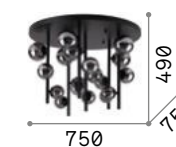

Perlage **new**

Metal frame with round section linear structure or squared section round structure. Blown glass diffusers. Finishes: Matt black with amber or smoky Pyrex glasses or satin brass with etched white glasses.

LED Bulbs LED G9 4W 3000 K included.
Cod. **209043**

328423

328416

328409

7,520 Kg / 0,1314 m³
G9 max 18 x 15W

2,780 Kg / 0,0605 m³
G9 max 10 x 15W

3,870 Kg / 0,0622 m³
G9 max 9 x 15W

1,550 Kg / 0,0385 m³
G9 max 6 x 15W

328393	White	new	327815	White	new	328423	White	new	309279	White	new
328386	Smok. Gra.	new	309286	Smok. Gra.	new	328416	Smok. Gra.	new	309262	Smok. Gra.	new
328379	Amber	new	327808	Amber	new	328409	Amber	new	327822	Amber	new