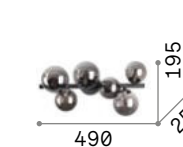

Perlage **new**

Metal frame with round section linear structure or squared section round structure. Blown glass diffusers. Finishes: Matt black with amber or smoky Pyrex glasses or satin brass with etched white glasses.

LED Bulbs LED G9 4W 3000 K included.
Cod. **209043**

328423

328416

328409

7,520 Kg / 0,1314 m³
G9 max 18 x 15W

2,780 Kg / 0,0605 m³
G9 max 10 x 15W

3,870 Kg / 0,0622 m³
G9 max 9 x 15W

1,550 Kg / 0,0385 m³
G9 max 6 x 15W

328393	White	new	327815	White	new	328423	White	new	309279	White	new
328386	Smok. Gra.	new	309286	Smok. Gra.	new	328416	Smok. Gra.	new	309262	Smok. Gra.	new
328379	Amber	new	327808	Amber	new	328409	Amber	new	327822	Amber	new