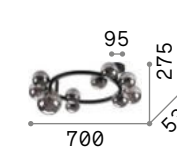

Perlage **new**

Metal frame with round section linear structure or squared section round structure. Blown glass diffusers. Finishes: Matt black with amber or smoky Pyrex glasses or satin brass with etched white glasses.

LED Bulbs LED G9 4W 3000 K included.
Cod. **209043**

328423

328416

328409

7,520 Kg / 0,1314 m³
G9 max 18 x 15W

2,780 Kg / 0,0605 m³
G9 max 10 x 15W

3,870 Kg / 0,0622 m³
G9 max 9 x 15W

1,550 Kg / 0,0385 m³
G9 max 6 x 15W

328393	White	new	327815	White	new	328423	White	new	309279	White	new
328386	Smok. Gra.	new	309286	Smok. Gra.	new	328416	Smok. Gra.	new	309262	Smok. Gra.	new
328379	Amber	new	327808	Amber	new	328409	Amber	new	327822	Amber	new