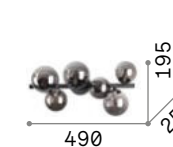

Perlage **new**

Metal frame with round section linear structure or squared section round structure. Blown glass diffusers. Finishes: Matt black with amber or smoky Pyrex glasses or satin brass with etched white glasses.

LED Bulbs LED G9 4W 3000 K included.
Cod. **209043**

328423

328416

328409

7,520 Kg / 0,1314 m³
G9 max 18 x 15W

2,780 Kg / 0,0605 m³
G9 max 10 x 15W

3,870 Kg / 0,0622 m³
G9 max 9 x 15W

1,550 Kg / 0,0385 m³
G9 max 6 x 15W

328393	White	new	327815	White	new	328423	White	new	309279	White	new
328386	Smok. Gra.	new	309286	Smok. Gra.	new	328416	Smok. Gra.	new	309262	Smok. Gra.	new
328379	Amber	new	327808	Amber	new	328409	Amber	new	327822	Amber	new