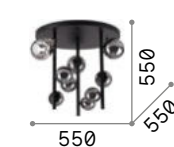

Perlage **new**

Metal frame with round section linear structure or squared section round structure. Blown glass diffusers. Finishes: Matt black with amber or smoky Pyrex glasses or satin brass with etched white glasses.

LED Bulbs LED G9 4W 3000 K included.
Cod. **209043**

328423

328416

328409

7,520 Kg / 0,1314 m³
G9 max 18 x 15W

2,780 Kg / 0,0605 m³
G9 max 10 x 15W

3,870 Kg / 0,0622 m³
G9 max 9 x 15W

1,550 Kg / 0,0385 m³
G9 max 6 x 15W

328393	White	new	327815	White	new	328423	White	new	309279	White	new
328386	Smok. Gra.	new	309286	Smok. Gra.	new	328416	Smok. Gra.	new	309262	Smok. Gra.	new
328379	Amber	new	327808	Amber	new	328409	Amber	new	327822	Amber	new