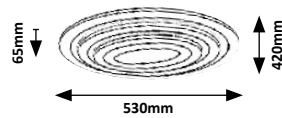

3264

TANELI

3264

3097

3098

3097 (M) (A)

LED / 41W
(3053lm, 3000K-6500K) incl.
IP20 • 528
white

3098 (M) (A)