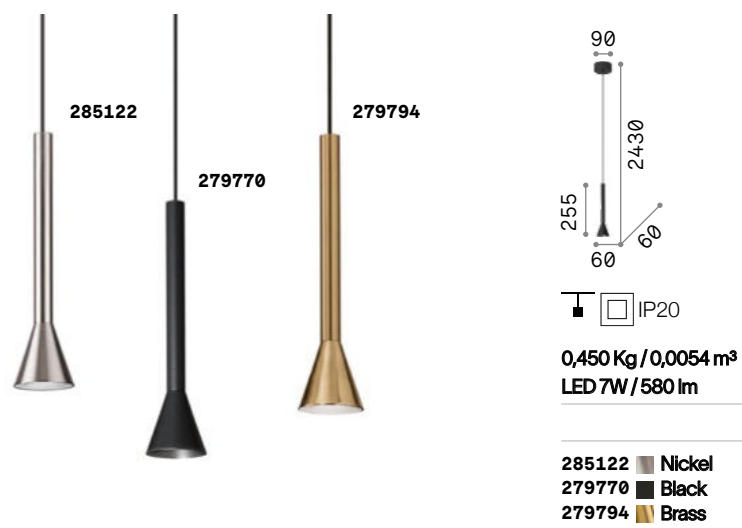

Diesis

Powder coated or plated metal ceiling rose and diffuser. Black PVC cable. Color: black, satin nickel or satin brass.

LED LED source 3000 K, 20.000 h life.

Archimede ^{new}

Powder coated metal ceiling cap with magnetic closure without screws. PVC cable. Powder coated aluminum diffuser with acrylic optic. Finishes: white, black.

LED LED source 3000 K, 50.000 h life.