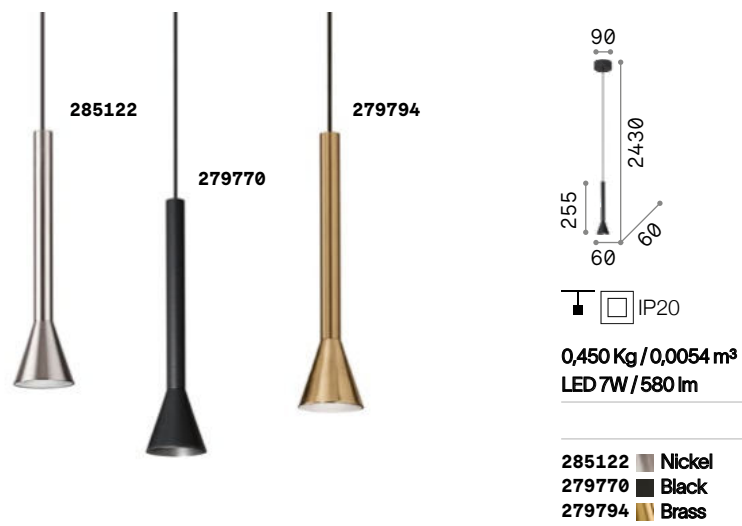

## Diesis

Powder coated or plated metal ceiling rose and diffuser. Black PVC cable. Color: black, satin nickel or satin brass.

**LED** LED source 3000 K, 20.000 h life.

P. 475 P. 539

## Archimede <sup>new</sup>

Powder coated metal ceiling cap with magnetic closure without screws. PVC cable. Powder coated aluminum diffuser with acrylic optic. Finishes: white, black.

**LED** LED source 3000 K, 50.000 h life.