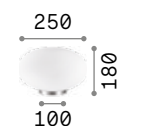

Candy

Metal frame with satin nickel finish.
White acid-etched blown glass
diffuser.

LED Bulbs LED G9 4W 3000 K included.
Cod. **209043**

ON
OFF Lamp with integrated switch.

P. 156 P. 290

486

Mapa Bianco ^{new}

White metal base and fastening
system. White blown acid-etched
spherical glass diffuser.

LED Bulbs LED G9 4W 3000 K included in
310817 model. Cod. **209043**

ON
OFF Lamp with integrated switch.

P. 164 P. 292 P. 396

487

1,200 Kg / 0,0287 m³
G9 max 1x 40W

086804 White

305486

3,520 Kg / 0,1354 m³
E27 max 1x 60W

000206 White

119571

1,880 Kg / 0,0515 m³
E27 max 1x 60W