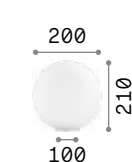

Candy

Metal frame with satin nickel finish.
White acid-etched blown glass
diffuser.

LED Bulbs LED G9 4W 3000 K included.
Cod. **209043**

ON
OFF Lamp with integrated switch.

P. 156 P. 290

486

Mapa Bianco ^{new}

White metal base and fastening
system. White blown acid-etched
spherical glass diffuser.

LED Bulbs LED G9 4W 3000 K included in
310817 model. Cod. **209043**

ON
OFF Lamp with integrated switch.

P. 164 P. 292 P. 396

487

1,200 Kg / 0,0287 m³
G9 max 1x 40W

086804 White

305486

3,520 Kg / 0,1354 m³
E27 max 1x 60W

000206 White

119571

1,880 Kg / 0,0515 m³
E27 max 1x 60W

009131 White

119571

1,050 Kg / 0,0214 m³
E27 max 1x 60W

009155 White

119571

0,280 Kg / 0,0026 m³
G9 max 1x 15W

310817 White ^{new}

305486