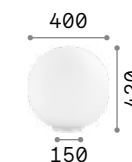

Candy

Metal frame with satin nickel finish.
White acid-etched blown glass
diffuser.

LED Bulbs LED G9 4W 3000 K included.
Cod. **209043**

ON
OFF Lamp with integrated switch.

P. 156 P. 290

486

Mapa Bianco ^{new}

White metal base and fastening
system. White blown acid-etched
spherical glass diffuser.

LED Bulbs LED G9 4W 3000 K included in
310817 model. Cod. **209043**

ON
OFF Lamp with integrated switch.

P. 164 P. 292 P. 396

487

1,200 Kg / 0,0287 m³
G9 max 1x 40W

086804 White

305486

3,520 Kg / 0,1354 m³
E27 max 1x 60W

000206 White

119571

1,880 Kg / 0,0515 m³
E27 max 1x 60W

009131 White

119571

1,050 Kg / 0,0214 m³
E27 max 1x 60W

009155 White

119571

0,280 Kg / 0,0026 m³
G9 max 1x 15W

310817 White ^{new}

305486