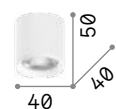

Dot new

Powder-coated aluminium base, body and ring. Clear satin acrylic diffuser. Lighting fitting for surface installation. Available finishes: white or black.

IP20

0,600 Kg / 0,0004 m³
LED 4W / 320/370 lm