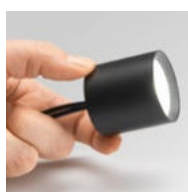

Dot new

Powder-coated aluminium base, body and ring. Clear satin acrylic diffuser. Lighting fitting for surface installation. Available finishes: white or black.

IP20

0,600 Kg / 0,0004 m³
LED 4W / 320/370 lm

299419	White	3000K
306513	White	4000K
299402	Black	3000K
306520	Black	4000K

IP20

0,100 Kg / 0,0004 m³
LED 4W / 370 lm

319797	White	3000K	<small>new</small>
319803	Black	3000K	<small>new</small>

319797

319803

Spike new

Powder coated or plated turned aluminum body and base. Replaceable LED source. Colors: white, chrome, nickel, black or satin brass or antique brass copper.

LED Bulbs LED GX53 9W 3000 K included.
Cod. 123936