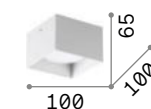

Dot new

Powder-coated aluminium base, body and ring. Clear satin acrylic diffuser. Lighting fitting for surface installation. Available finishes: white or black.

IP20

0,600 Kg / 0,0004 m³
LED 4W / 320/370 lm

IP20

0,240 Kg / 0,0017 m³
GX53 max 1x 15W

IP20

0,220 Kg / 0,0014 m³
GX53 max 1x 15W

277417	White	317489	White	<small>new</small>
310886	Chrome	328799	Chrome	<small>new</small>
314303	Nickel	328805	Nickel	<small>new</small>
278704	Black	317496	Black	<small>new</small>
285238	Brass	317502	Brass	<small>new</small>
310893	Copper	328812	Copper	<small>new</small>