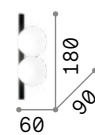

328270

313252

328287

Ping Pong new

Metal frame finished with powder paint. Diffusers with satin clear acrylic spheres. Integrated driver. Finishes: white, black, brushed brass.

LED LED source 3000 K, 50.000 h life.

IP20

0,540 Kg / 0,0021 m³
LED 6W / 500 lm

328270 White new
313252 Black new
328287 Brass new

 P. 348  P. 488  P. 533

Binomio new

Metal frame. White acid-etched blown glass diffusers with screw fastening. Finishes: white, black, brushed brass.