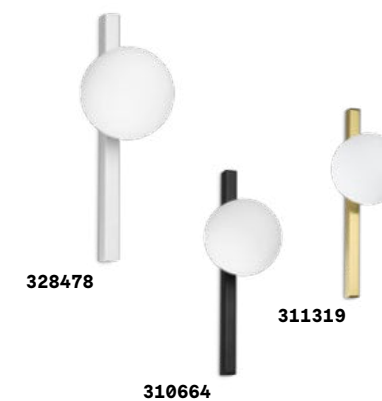

328270

313252

328287

Ping Pong new

Metal frame finished with powder paint. Diffusers with satin clear acrylic spheres. Integrated driver. Finishes: white, black, brushed brass.

LED LED source 3000 K, 50.000 h life.

IP20

0,540 Kg / 0,0021 m³
LED 6W / 500 lm

328270 White new
313252 Black new
328287 Brass new

 P. 348  P. 488  P. 533

Binomio new

Metal frame. White acid-etched blown glass diffusers with screw fastening. Finishes: white, black, brushed brass.

LED Bulbs LED G9 4W 3000 K included.
Cod. 209043

328478

311319

310664

IP20

0,500 Kg / 0,0081 m³
G9 max 1x 4W

328478 White new
310664 Black new
311319 Brass new

 3000 K
510 lm
305486