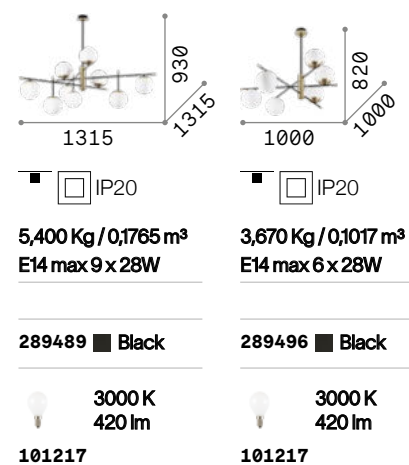

## Gourmet

Matt varnished metal ceiling cap and frame. White blown acid-etched glass diffusers. Available finishes: black and satin brass.

## Atlas <sup>new</sup>

Matt varnished metal frame with adjustable arms. Acid-etched white blown glass diffusers. Finishes: white, black, gold.

**LED** Bulbs LED G9 4W 3000 K included.  
Cod. 209043