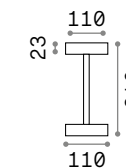

LED LED source 3000 K, 30.000 h life.

ON OFF Lamp with integrated switch.

☞ Lamp with touch dimmer.

🔋 Lamp with rechargeable battery included. 8 hours life.

311715

311715

IP54

0,460 Kg / 0,0050 m³
LED 1,5W / 150 lm