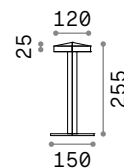

ON OFF Lamp with integrated switch.

+ Lamp with dimmer.

☞ Lamp with touch dimmer.

🔋 Lamp with rechargeable battery included. 5 hours life.

309873

309866

IP20

1,000 Kg / 0,0056 m³
LED 3,6W / 380 lm