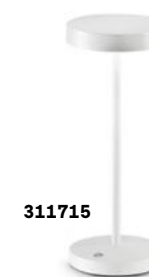

Toki new

Table lamp with battery. Matt varnished metal base and shade. Clear acrylic stem. Base, stem and shade joined by magnets. Sources and battery inside the shade. Finishes: white, black.

LED LED source 3000 K, 30.000 h life.

309873 **White** new
309866 **Black** new

Toffee new

Table lamp with battery. Matt varnished metal base, stem and shade. Acrylic diffuser. Switch on base. Finishes: white, black. Battery charging time 7 hours.

LED LED source 3000 K, 30.000 h life.

ON OFF Lamp with integrated switch.

☞ Lamp with touch dimmer.

🔋 Lamp with rechargeable battery included. 8 hours life.

311715

311715

IP54

0,460 Kg / 0,0050 m³
LED 1,5W / 150 lm