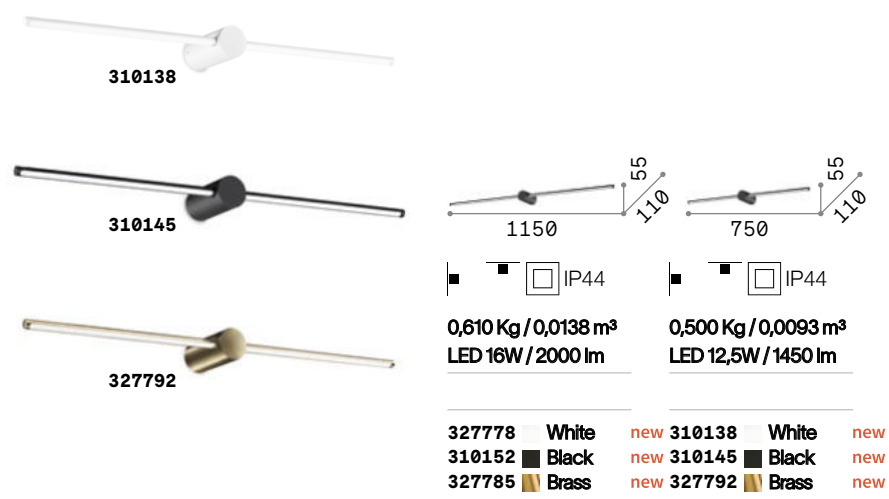

Filo new

Powder coated or plated aluminum base and frame. Matt opal polycarbonate diffuser, 45° reclined. Finishes: white, black, brushed brass.

LED LED source 3000 K, 20.000 h life.

IP44 Protection degree IP44.

P. 078 P. 472 P. 530

Theo new

Powder coated aluminum base and frame. Shiny opal polycarbonate diffuser. Finishes: white, black

LED LED source 3000 K, 30.000 h life.